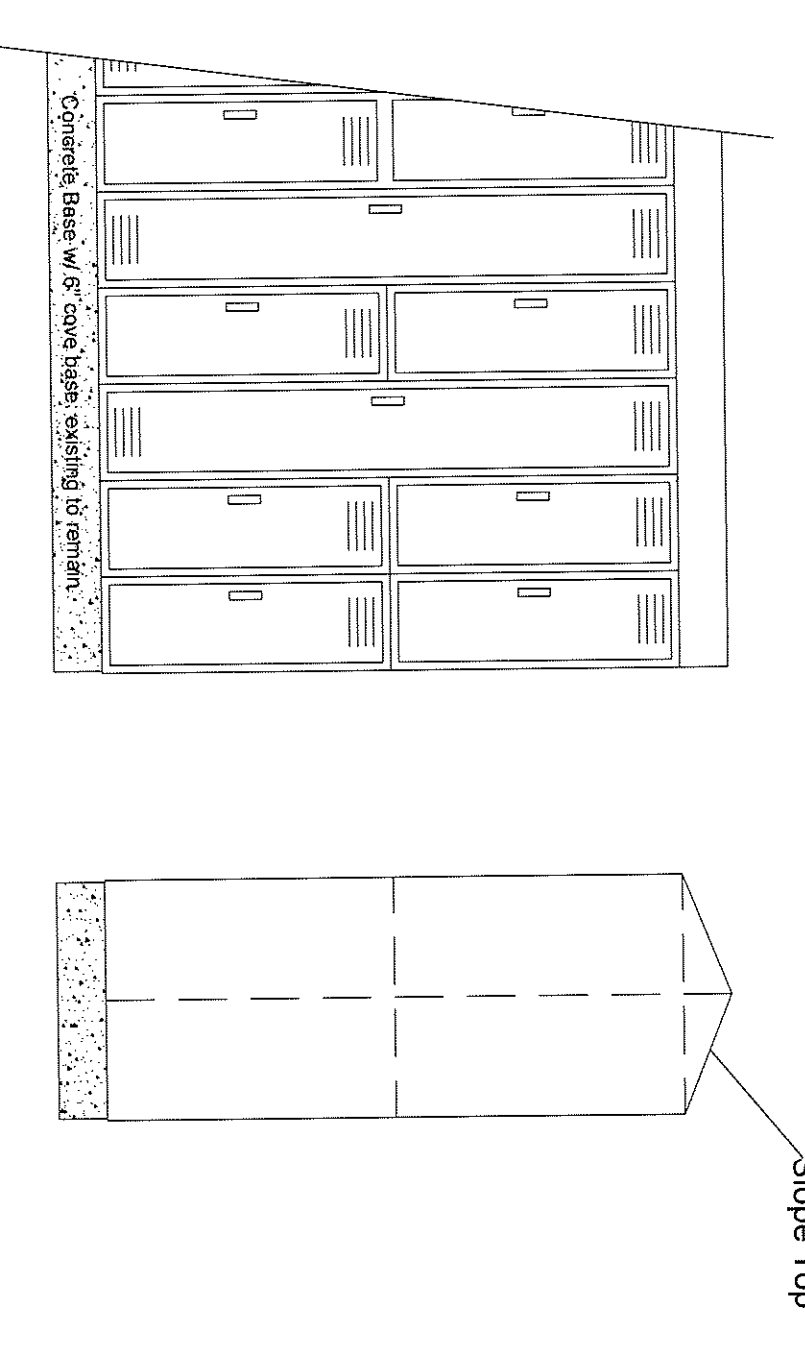

Harrisburg Area Community College
 Evans Physical Education Center
 Women's Locker Room

Floor Plan
 Scale: 1/4" = 1'

Typical Plastic Locker Detail
 Scale: 1/2" = 1'

Notes:

1. Lockers will overhang bases by 1/2".
2. All existing bases for lockers are 6" high.
3. Distances between locker bases varies.

Legend:

- ☒ 178 - 12" x 15" x 72" Plastic Locker, Double
- ☐ 100 - 12" x 15" x 72" Plastic Locker, Single

Evans Center
 Locker
 Replacement
 Scale: Varies
 Date: 7/28/2008
 Drawn By: JJK
 Locker Layout and
 Specifications