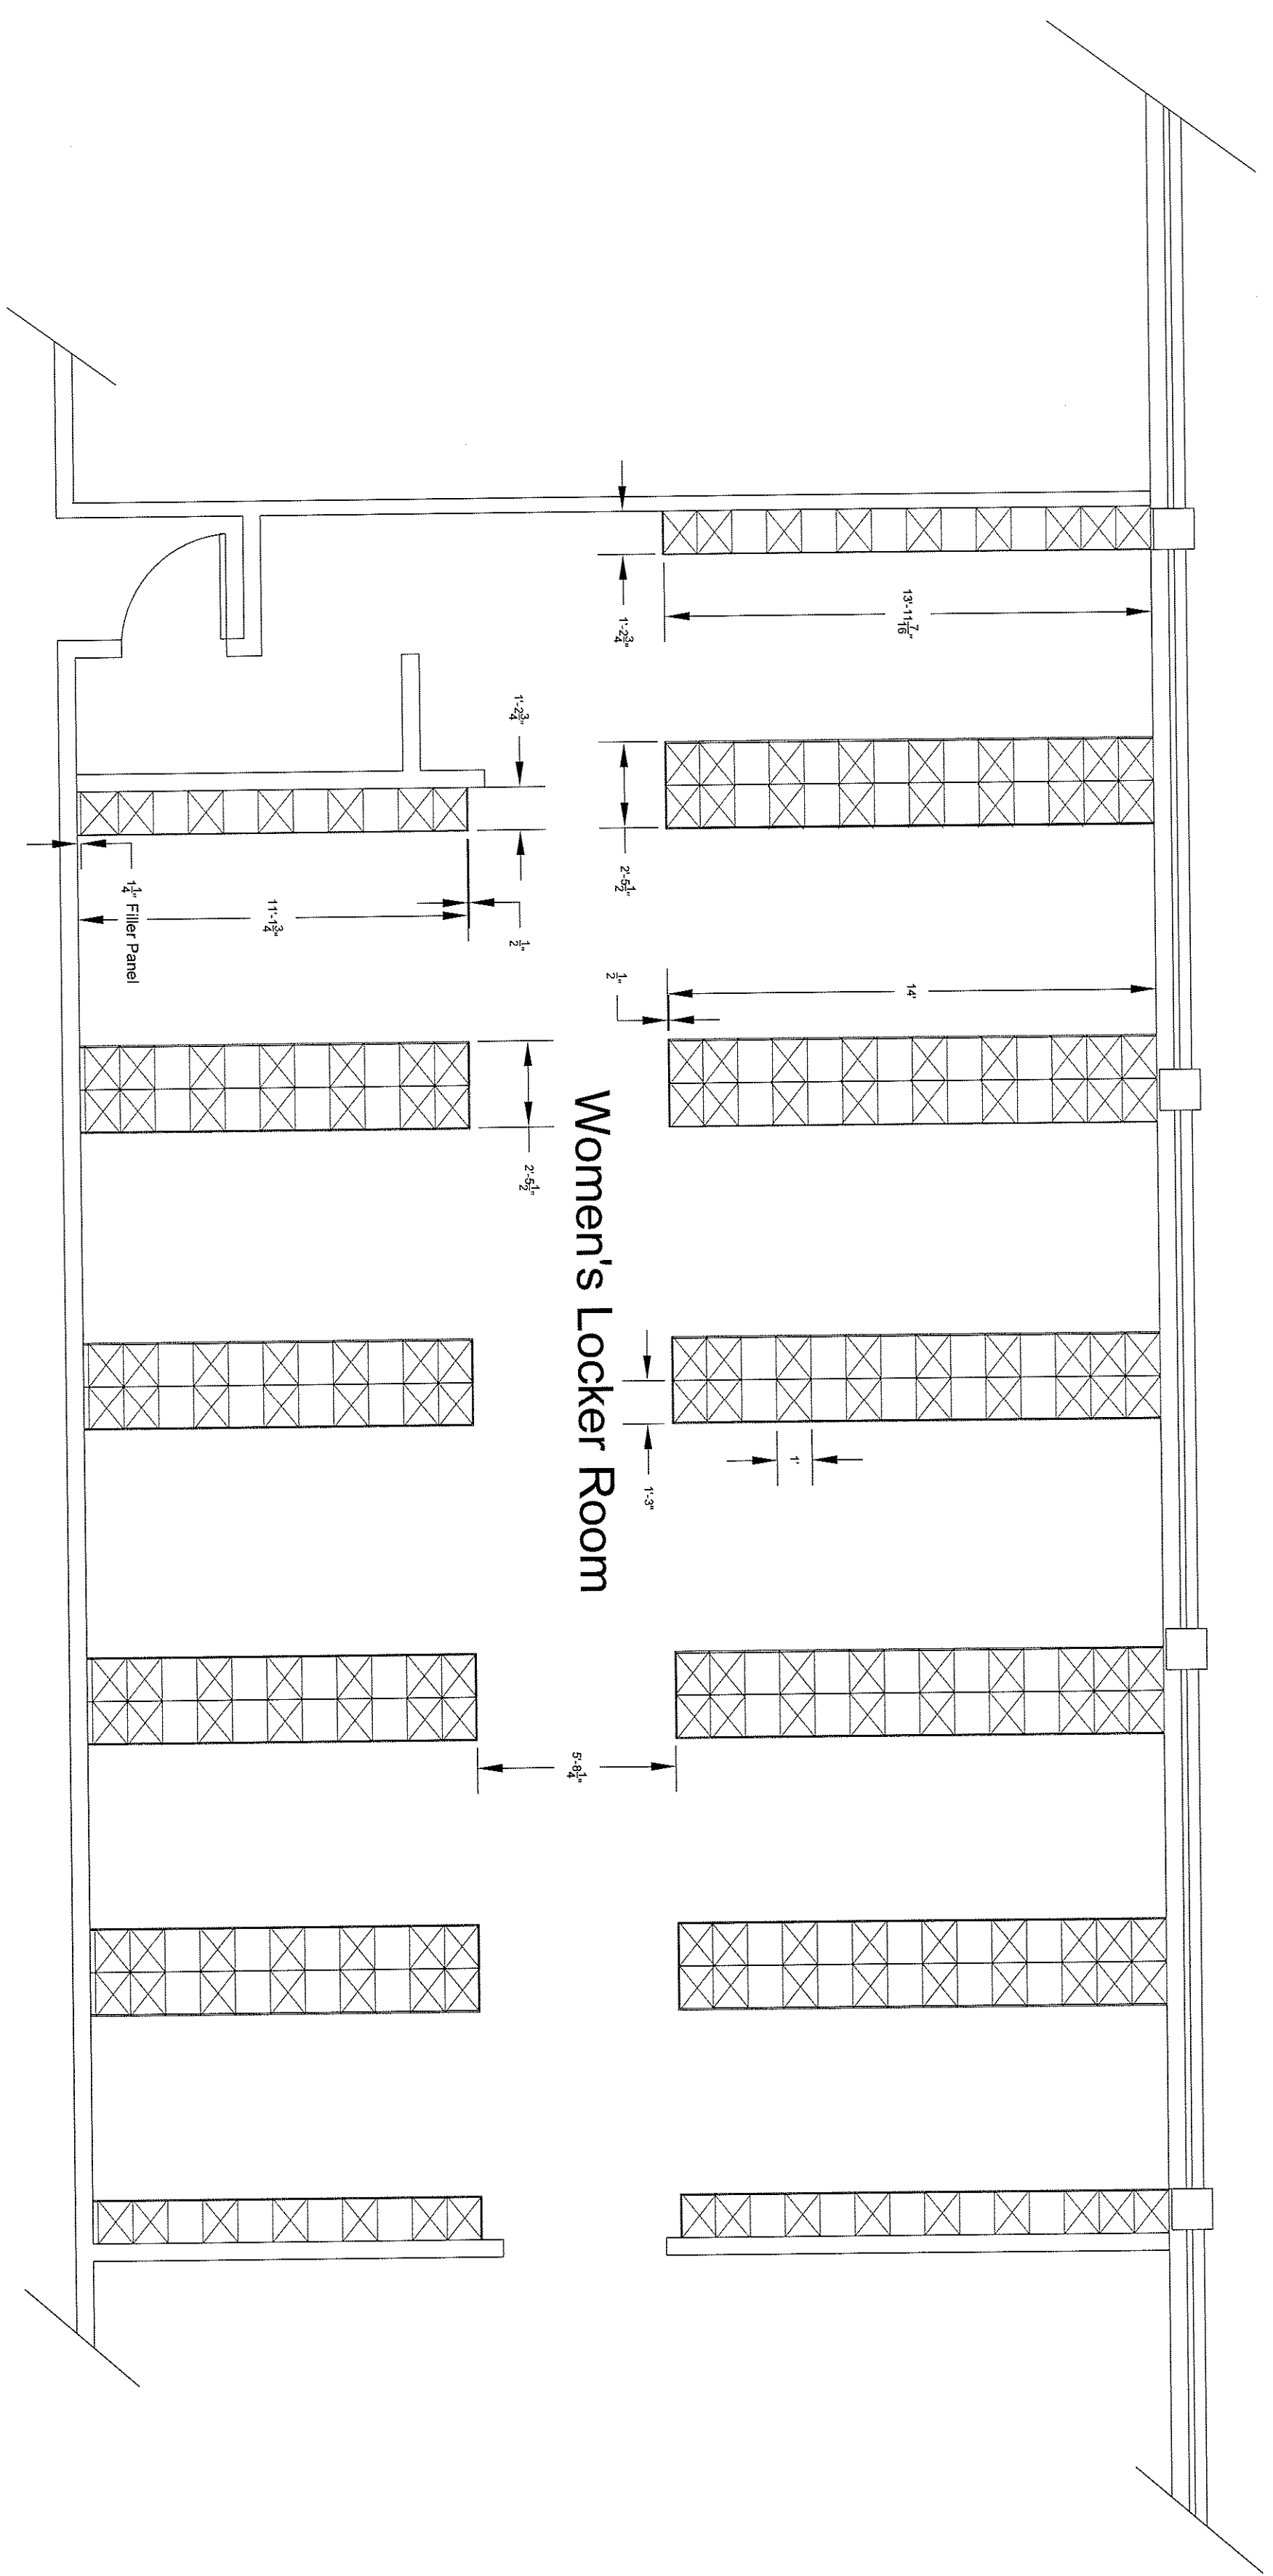

Harrisburg Area Community College
 Evans Physical Education Center
 Women's Locker Room

Floor Plan
 Scale: 1/4" = 1'

Typical Plastic Locker Detail
 Scale: 1/2" = 1'

Notes:

1. Lockers will overhang bases by 1/2".
2. All existing bases for lockers are 6" high.
3. Distances between locker bases varies.

Legend:

- ☒ 178 - 12" x 15" x 72" Plastic Locker, Double
- ☐ 100 - 12" x 15" x 72" Plastic Locker, Single

Evans Center
 Locker
 Replacement
 Scale: Varies
 Date: 7/28/2008
 Drawn By: JJK
 Locker Layout and
 Specifications