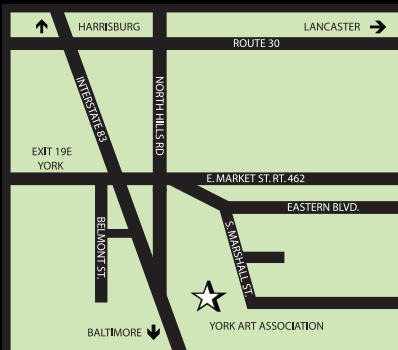

ARTISAN MARKETPLACE OF YORK COUNTY

JOIN US AS WE CELEBRATE THE TALENT OF OUR LOCAL ARTISTS AND NEIGHBORS

November 30-December 23
Meet the Artist on December 5, 2009

Location: York Art Association
220 South Marshall Street, York
(717) 755-0028 ❖ (800) ABC-HACC, ext. 1311

Monday - Friday from 9 a.m. - 3 p.m.
Tuesday & Thursday from 6 p.m. - 8 p.m.
Saturday from 10 a.m. - 2 p.m. (no Sunday hours)

Artisan Marketplace of York County is a partnership of HACC's Institute for Entrepreneurial Studies and York Art Association.

The Harley-Davidson Foundation, Inc. provided funds to support the Institute of Entrepreneurial Studies at HACC's York Campus

HACC CENTRAL PENNSYLVANIA'S COMMUNITY COLLEGE