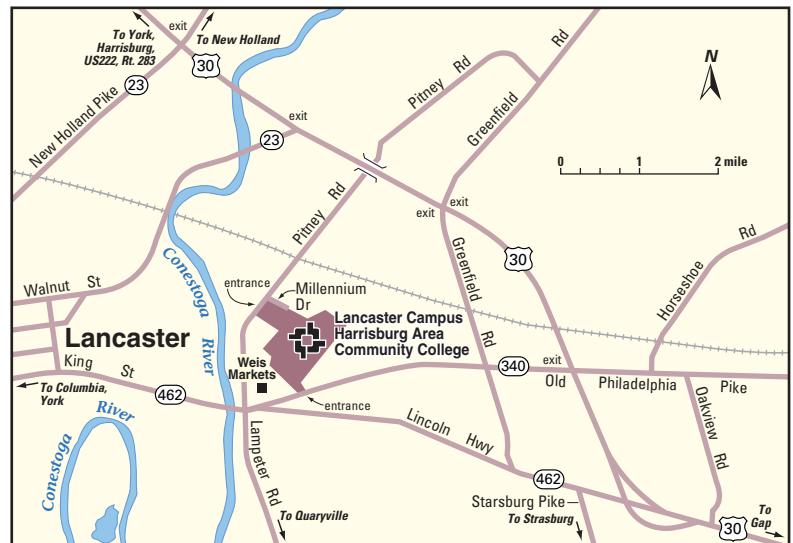

Lancaster Campus

Harrisburg Area Community College

1641 Old Philadelphia Pike
Lancaster, PA 17602
(717) 293-5000

Approximate mileage from the Lancaster Campus:

- 14 miles from Akron
- 7 miles from Bird in Hand
- 12 miles from Brownstown
- 10 miles from East Petersburg
- 4 miles from Lampeter
- 15 miles from Landisville
- 12 miles from Leola
- 10 miles from Lititz
- 16 miles from Manheim
- 7 miles from Millersville
- 14 miles from Mountville
- 6 miles from Neffsville
- 8 miles from Paradise
- 17 miles from Quarryville
- 8 miles from Strasburg
- 8 miles from Willow Street

Directions:

Traveling East Rt. 283/30

Exit at the Greenfield Road Exit and proceed to traffic light. At traffic light, turn left onto Greenfield Road. At next traffic light, turn right onto Old Philadelphia Pike. Campus on right.

Traveling West Rt. 30

Exit at the Greenfield Road Exit and proceed to traffic light. At traffic light, turn left onto Greenfield Road. At second traffic light, turn right onto Old Philadelphia Pike. Campus on right.

Traveling from downtown Lancaster

Traveling East on King Street from downtown, proceed over Conestoga River to the traffic light at the intersection - King Street (Rt. 462) and Pitney Road/Lampeter Road. Bear left onto Old Philadelphia Pike through next traffic light. Campus on left.