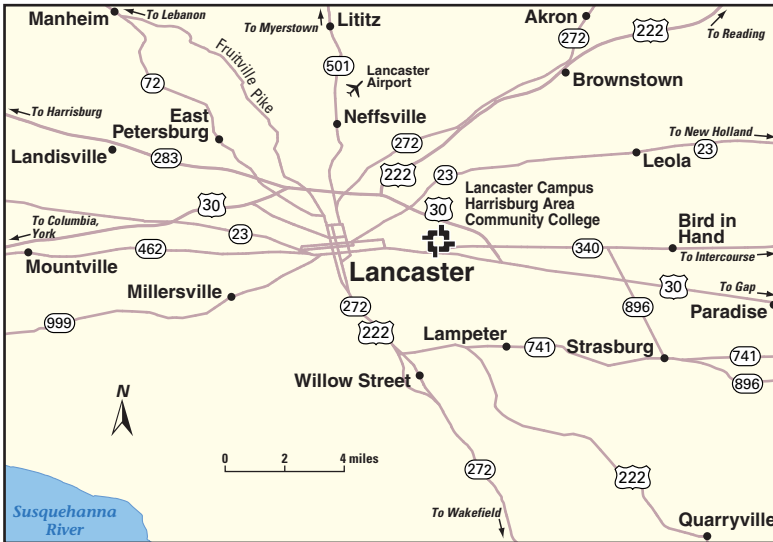

Lancaster Campus

Harrisburg Area Community College

1641 Old Philadelphia Pike
Lancaster, PA 17602
(717) 293-5000

Approximate mileage from the Lancaster Campus:

- 14 miles from Akron
- 7 miles from Bird in Hand
- 12 miles from Brownstown
- 10 miles from East Petersburg
- 4 miles from Lampeter
- 15 miles from Landisville
- 12 miles from Leola
- 10 miles from Lititz
- 16 miles from Manheim
- 7 miles from Millersville
- 14 miles from Mountville
- 6 miles from Neffsville
- 8 miles from Paradise
- 17 miles from Quarryville
- 8 miles from Strasburg
- 8 miles from Willow Street

Directions:

Traveling East Rt. 283/30

Exit at the Greenfield Road Exit and proceed to traffic light. At traffic light, turn left onto Greenfield Road. At next traffic light, turn right onto Old Philadelphia Pike. Campus on right.

Traveling West Rt. 30

Exit at the Greenfield Road Exit and proceed to traffic light. At traffic light, turn left onto Greenfield Road. At second traffic light, turn right onto Old Philadelphia Pike. Campus on right.

Traveling from downtown Lancaster

Traveling East on King Street from downtown, proceed over Conestoga River to the traffic light at the intersection - King Street (Rt. 462) and Pitney Road/Lampeter Road. Bear left onto Old Philadelphia Pike through next traffic light. Campus on left.