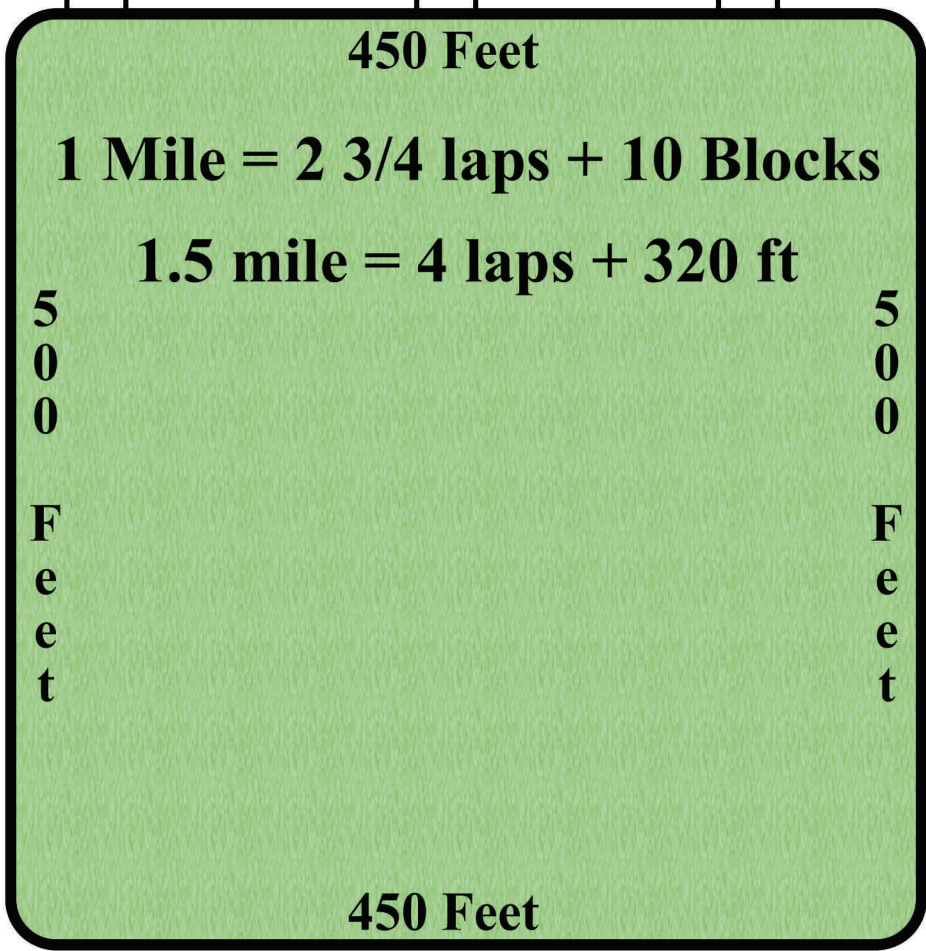

Blocker Hall