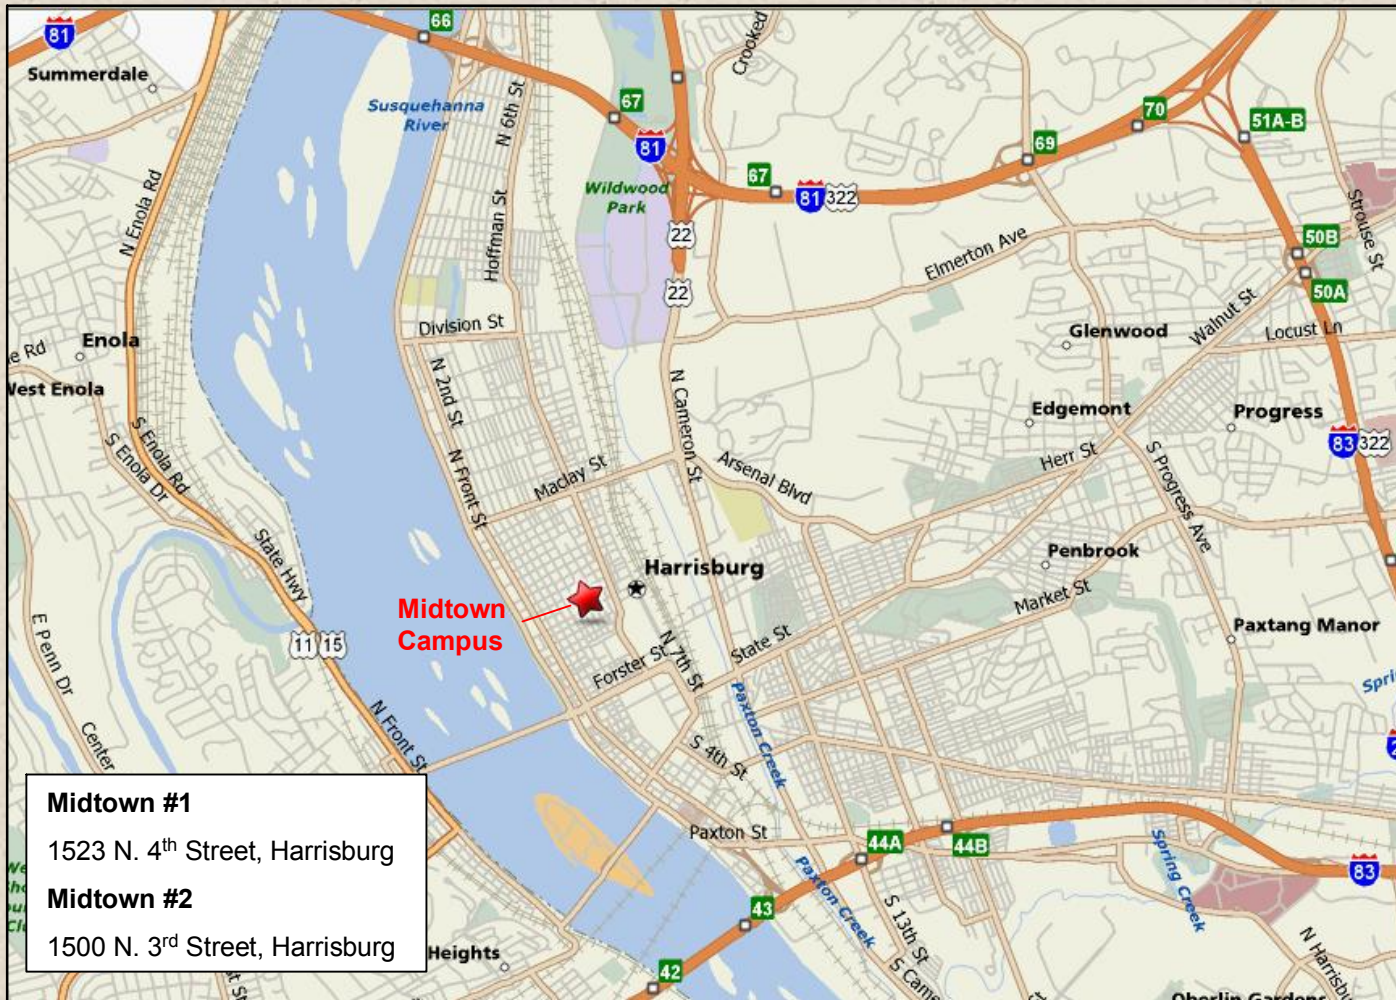

HACC's Midtown Campus

To get door-to-door driving directions, go to www.mapquest.com, maps.google.com, or maps.yahoo.com.

Directions:

From I-83 South:

Follow I-83 to Harrisburg, cross the Susquehanna River. Get off on the 2nd Street exit (Exit 43). Follow 2nd Street for approximately 1.4 miles. Turn right onto Reily Street. Go to 4th Street and turn left. You will find ample parking on 4th Street.

From I-81 North or South:

Follow I-81 to the Front Street exit (Exit 66). Go south on Front Street for approximately 3 miles. Turn left onto Reily Street. Go to 4th Street and turn left. You will find ample parking on 4th Street.