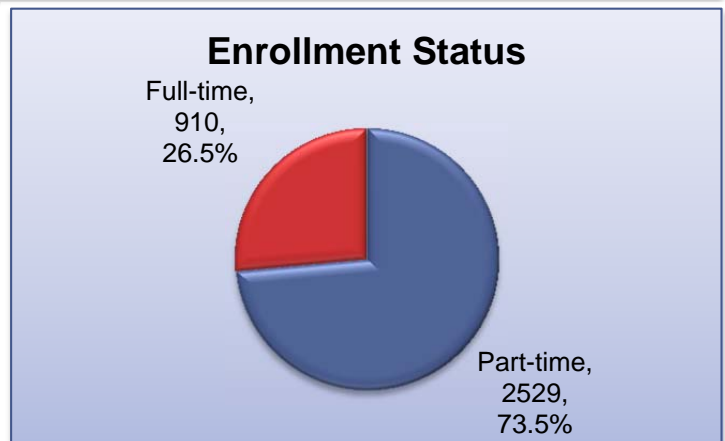

HACC York Campus Spring 2013 Student Profile

Headcount = 3439

HACC York Campus Spring 2013 Student Profile

Headcount = 3439