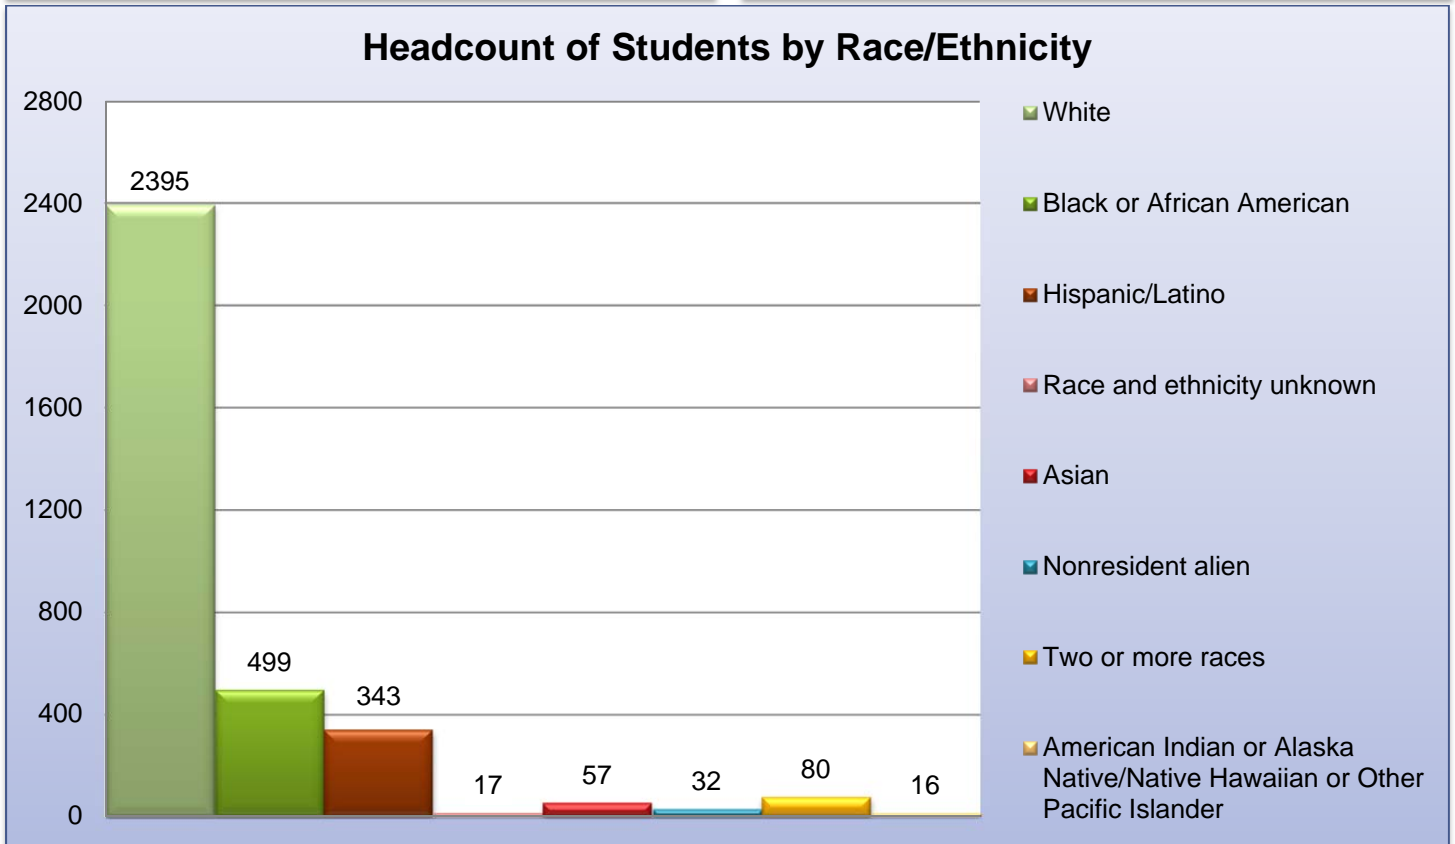

HACC York Campus Spring 2013 Student Profile

Headcount = 3439

HACC York Campus Spring 2013 Student Profile

Headcount = 3439