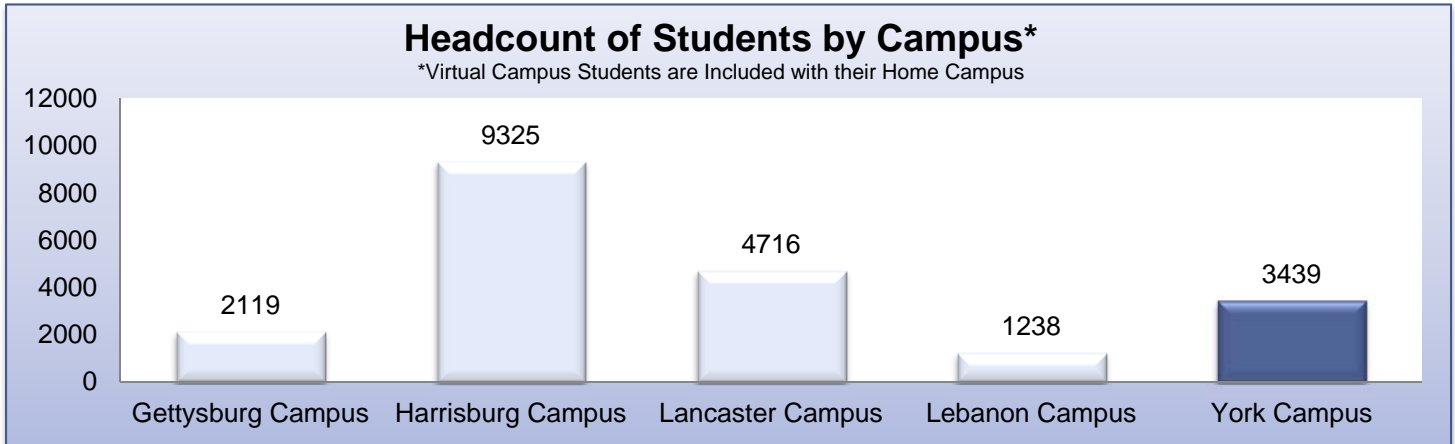

HACC York Campus Spring 2013 Student Profile

Headcount = 3439

HACC York Campus Spring 2013 Student Profile

Headcount = 3439