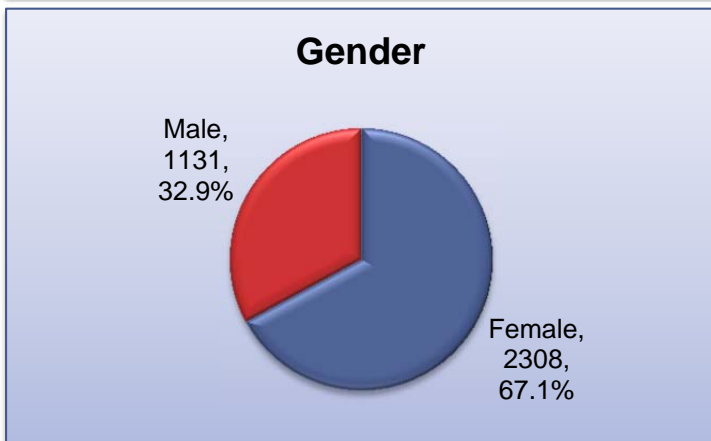

HACC York Campus Spring 2013 Student Profile

Headcount = 3439

HACC York Campus Spring 2013 Student Profile

Headcount = 3439