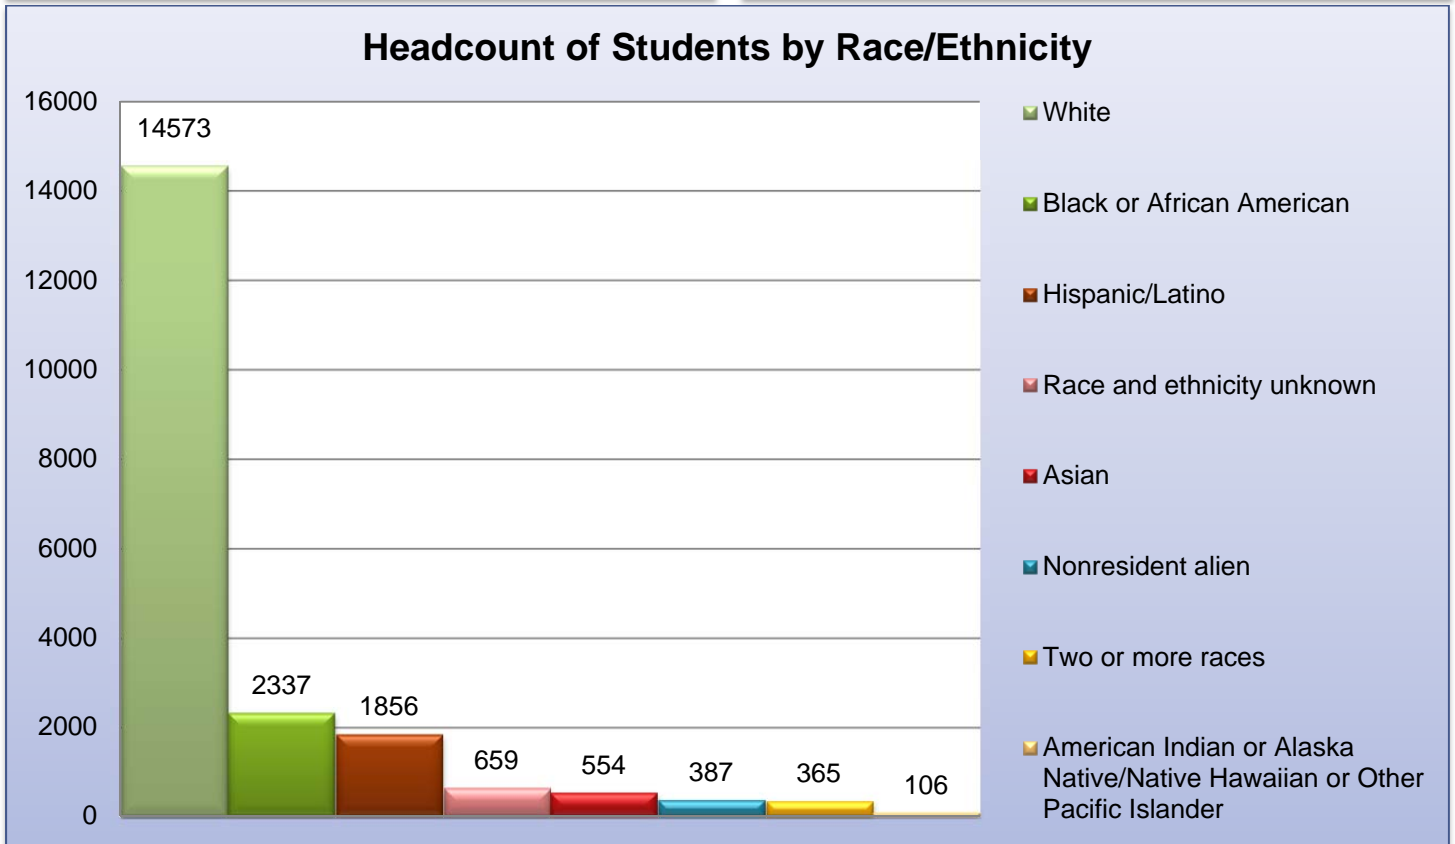

HACC Spring 2013 Student Profile

Headcount = 20837

HACC Spring 2013 Student Profile

Headcount = 20837