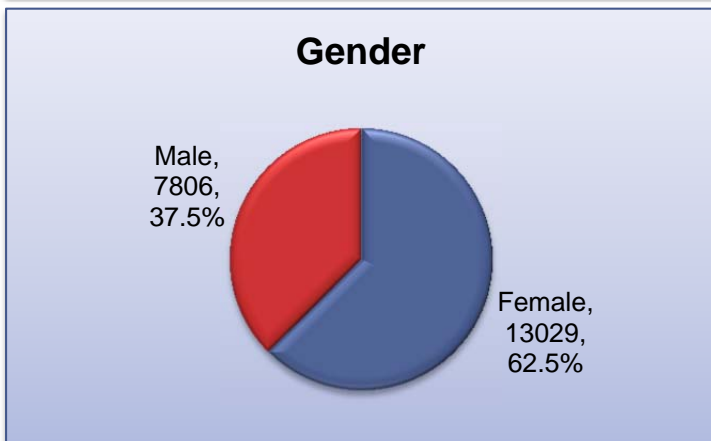

HACC Spring 2013 Student Profile

Headcount = 20837

HACC Spring 2013 Student Profile

Headcount = 20837