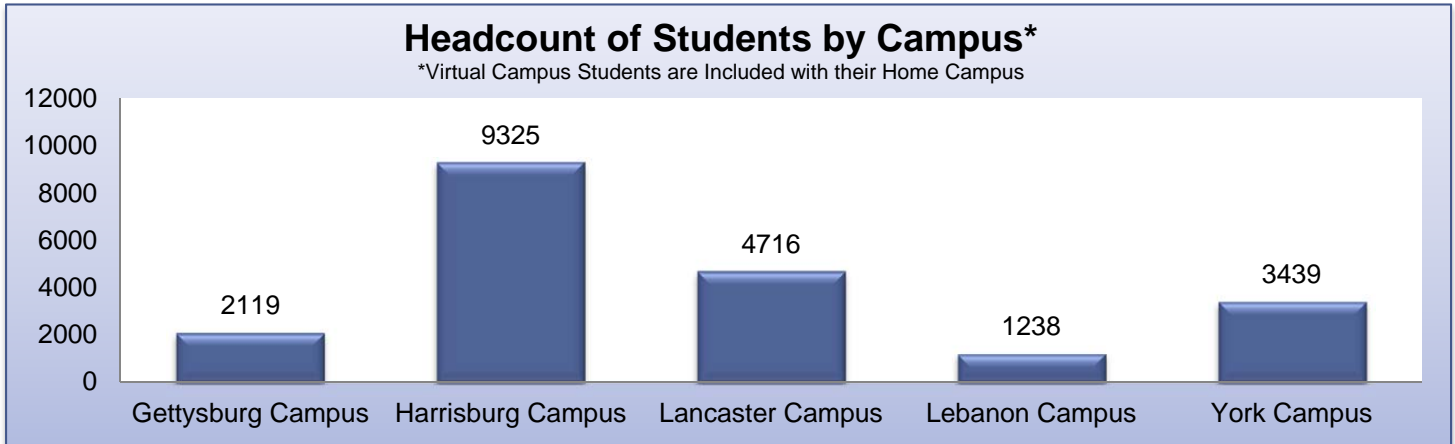

HACC Spring 2013 Student Profile

Headcount = 20837

HACC Spring 2013 Student Profile

Headcount = 20837