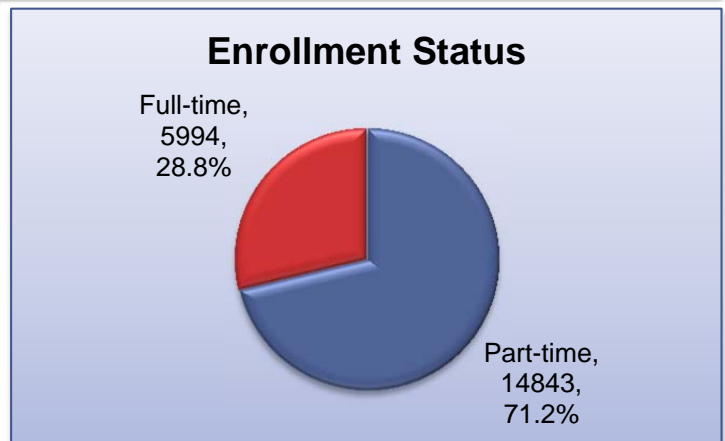

HACC Spring 2013 Student Profile

Headcount = 20837

HACC Spring 2013 Student Profile

Headcount = 20837