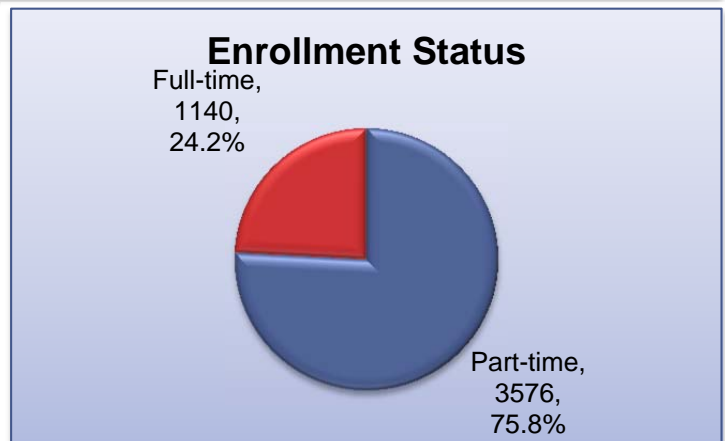

HACC Lancaster Campus Spring 2013 Student Profile

Headcount = 4716

HACC Lancaster Campus Spring 2013 Student Profile

Headcount = 4716