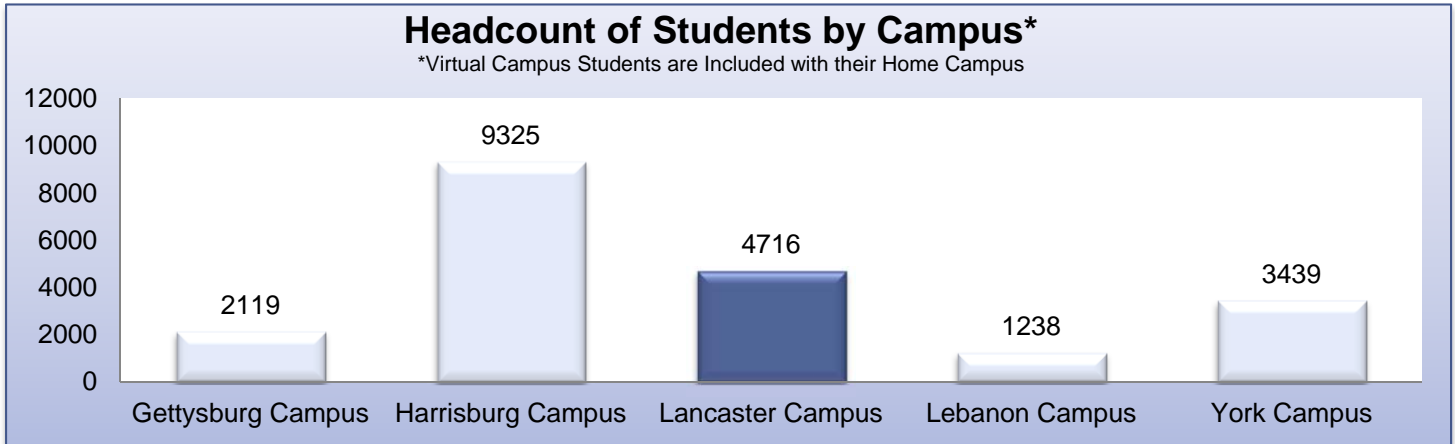

HACC Lancaster Campus Spring 2013 Student Profile

Headcount = 4716

HACC Lancaster Campus Spring 2013 Student Profile

Headcount = 4716