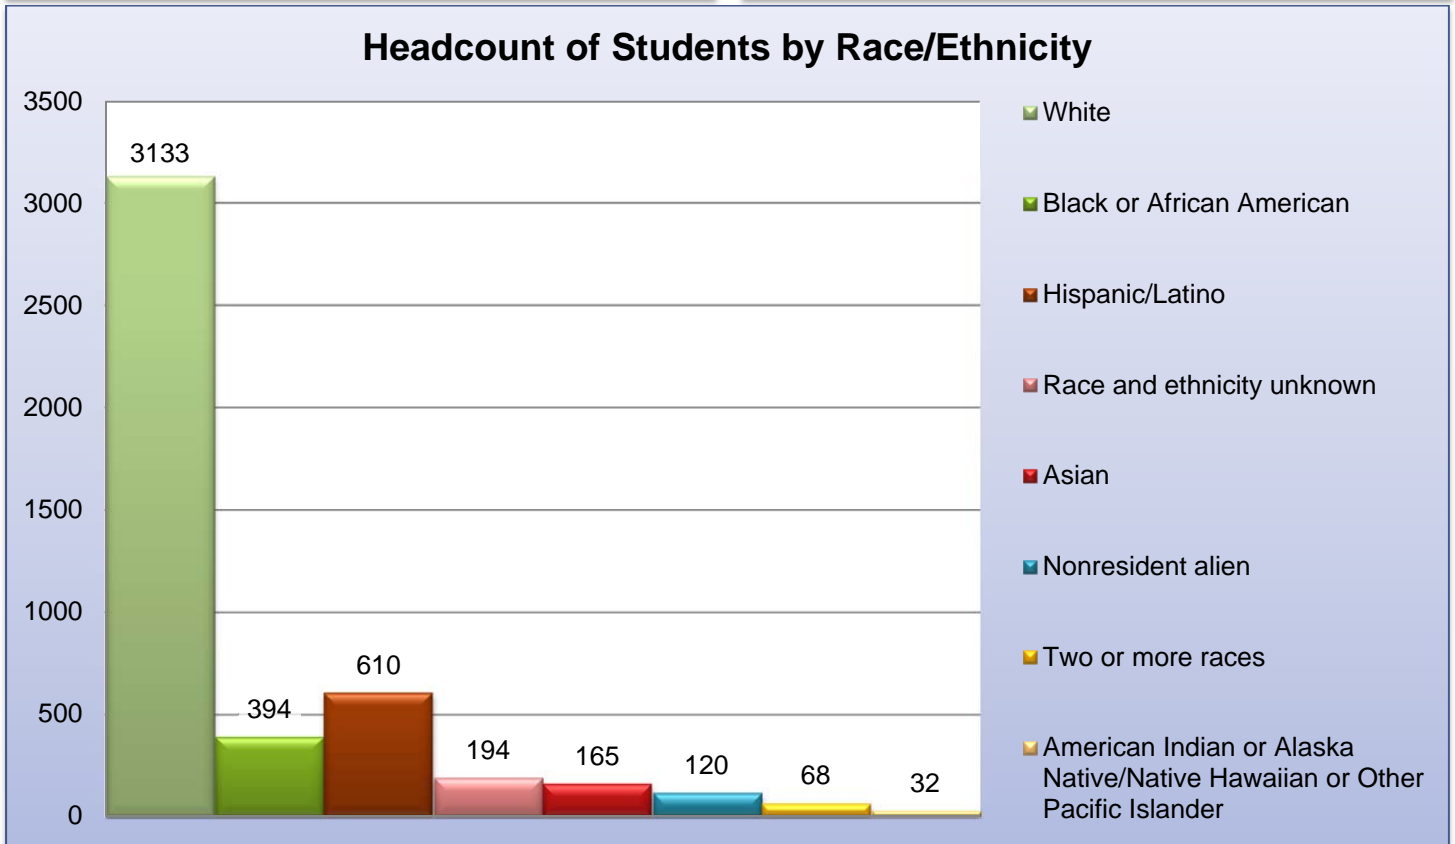

HACC Lancaster Campus Spring 2013 Student Profile

Headcount = 4716

HACC Lancaster Campus Spring 2013 Student Profile

Headcount = 4716