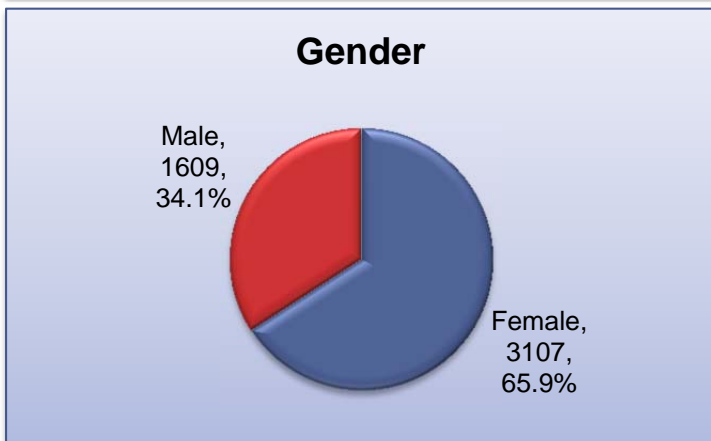

HACC Lancaster Campus Spring 2013 Student Profile

Headcount = 4716

HACC Lancaster Campus Spring 2013 Student Profile

Headcount = 4716