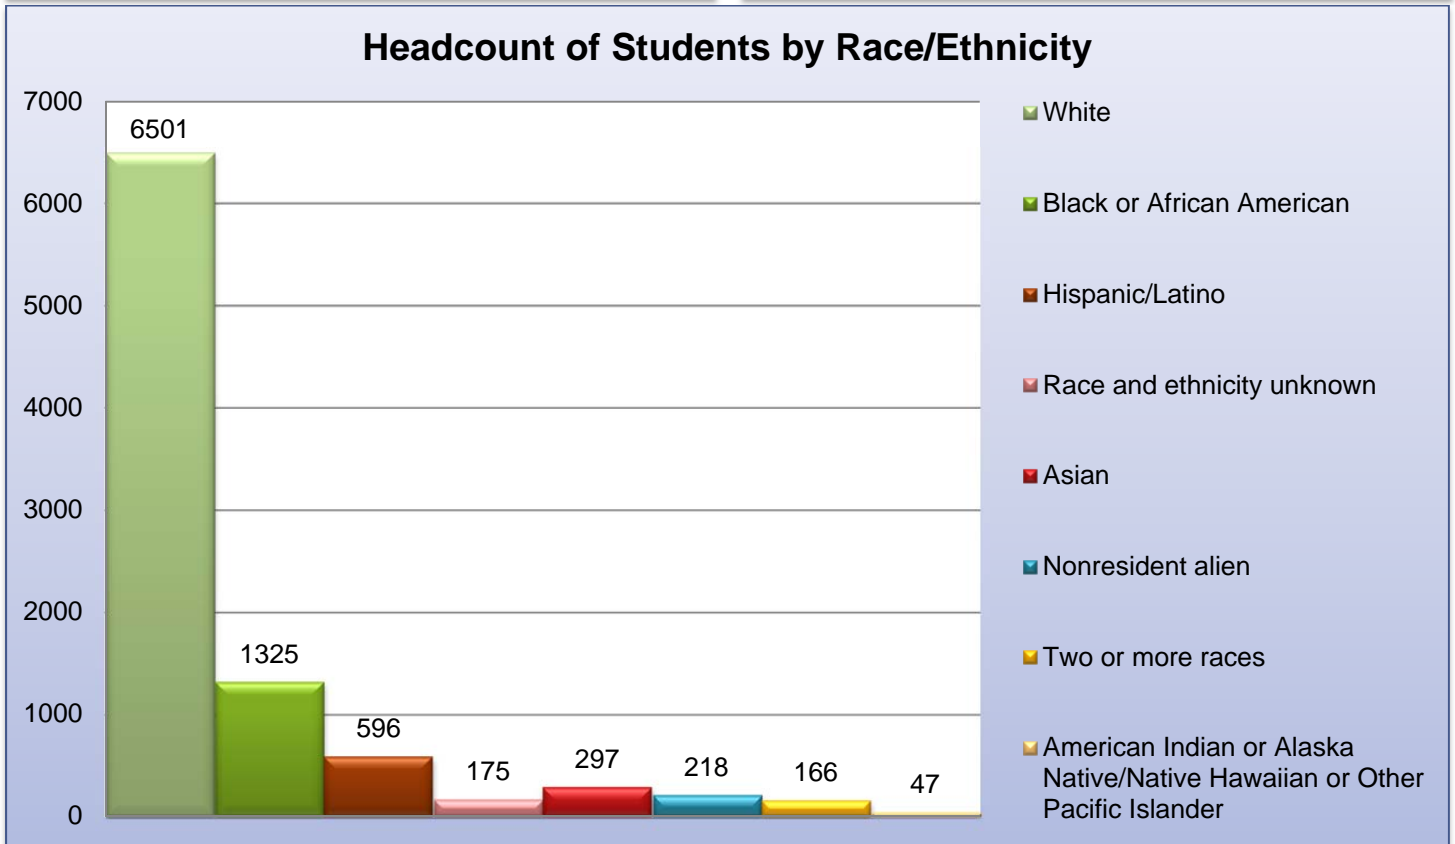

HACC Harrisburg Campus Spring 2013 Student Profile

Headcount = 9325

HACC Harrisburg Campus Spring 2013 Student Profile

Headcount = 9325