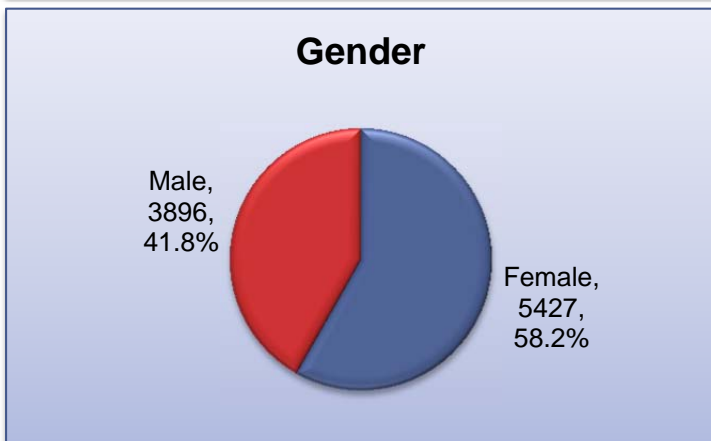

HACC Harrisburg Campus Spring 2013 Student Profile

Headcount = 9325

HACC Harrisburg Campus Spring 2013 Student Profile

Headcount = 9325