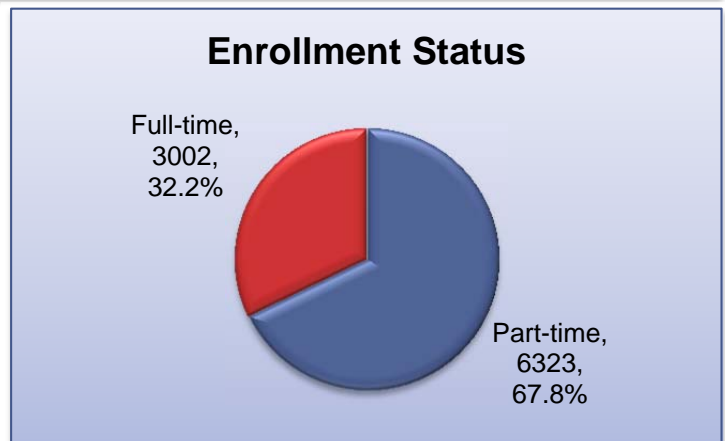

HACC Harrisburg Campus Spring 2013 Student Profile

Headcount = 9325

HACC Harrisburg Campus Spring 2013 Student Profile

Headcount = 9325