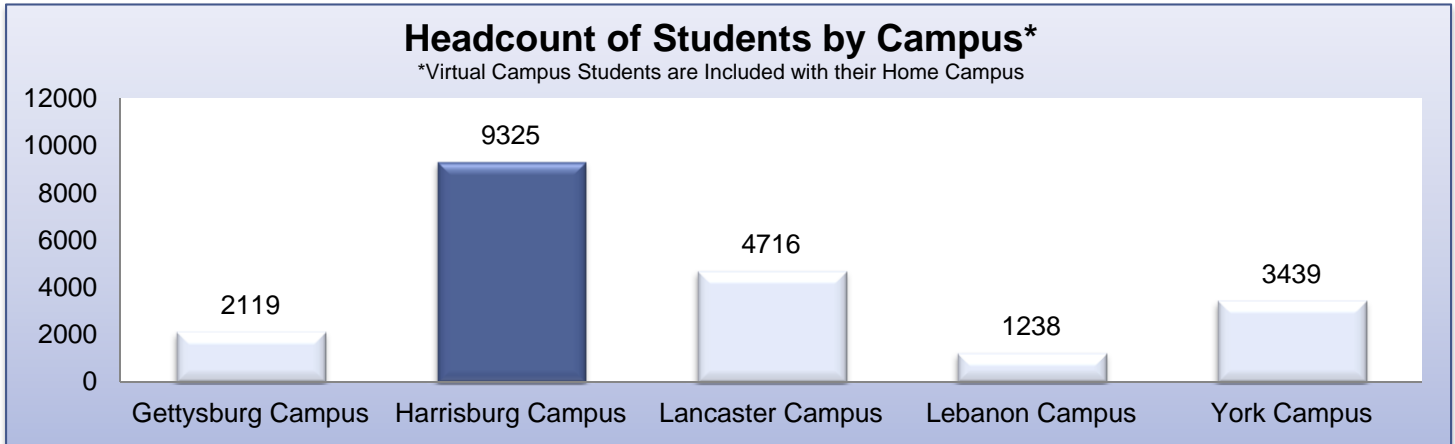

HACC Harrisburg Campus Spring 2013 Student Profile

Headcount = 9325

HACC Harrisburg Campus Spring 2013 Student Profile

Headcount = 9325