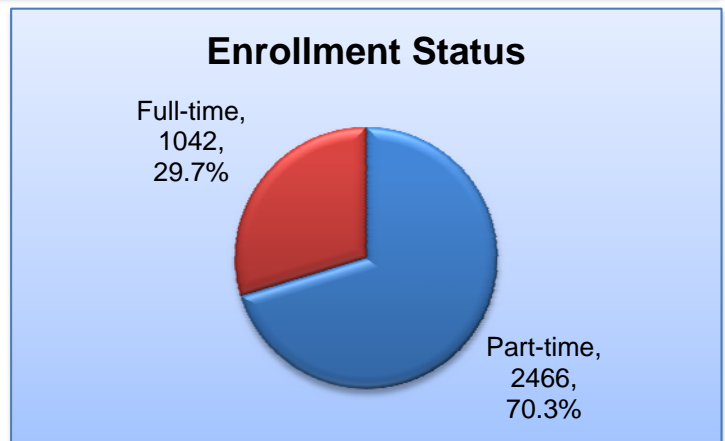

# HACC York Campus Fall 2012 Student Profile

Headcount = 3508