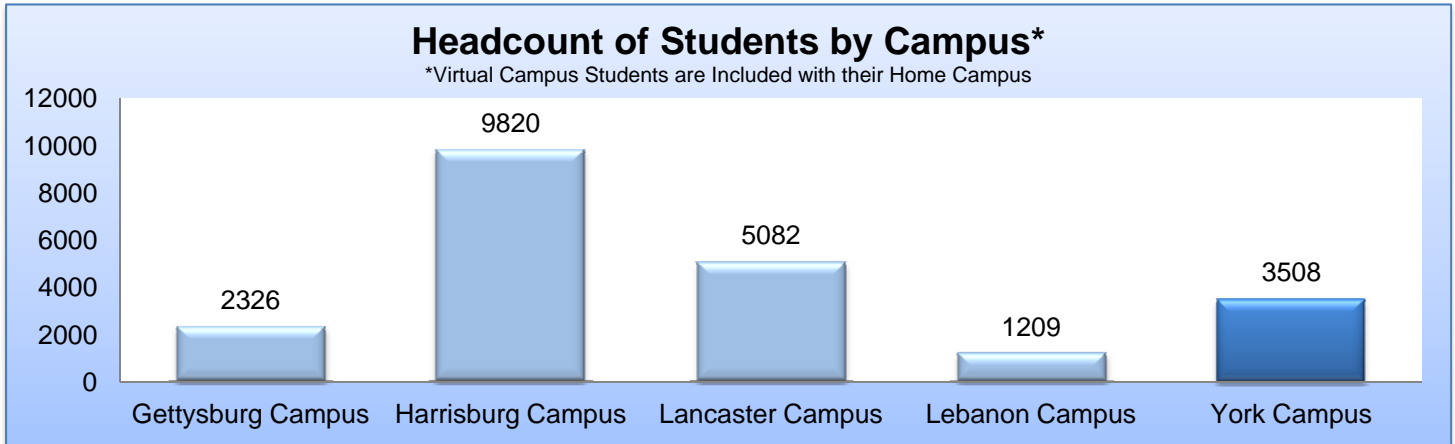

# HACC York Campus Fall 2012 Student Profile

Headcount = 3508