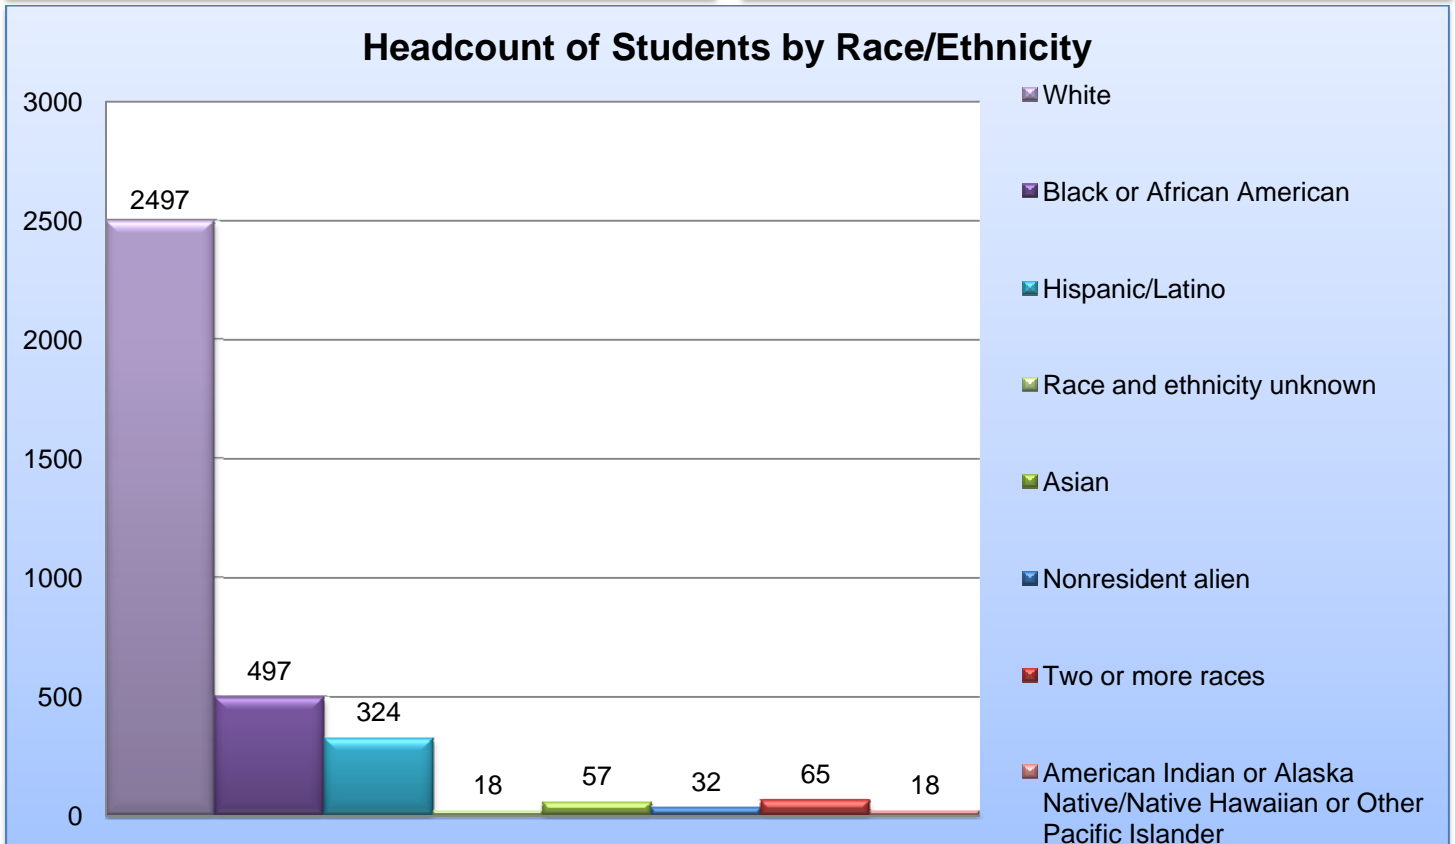

# HACC York Campus Fall 2012 Student Profile

Headcount = 3508