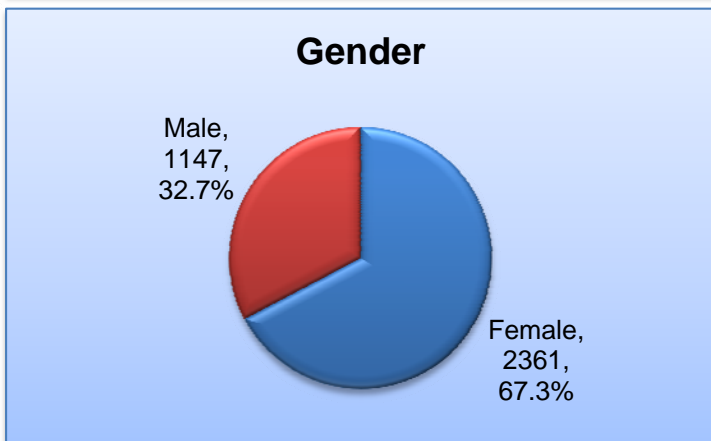

# HACC York Campus Fall 2012 Student Profile

Headcount = 3508