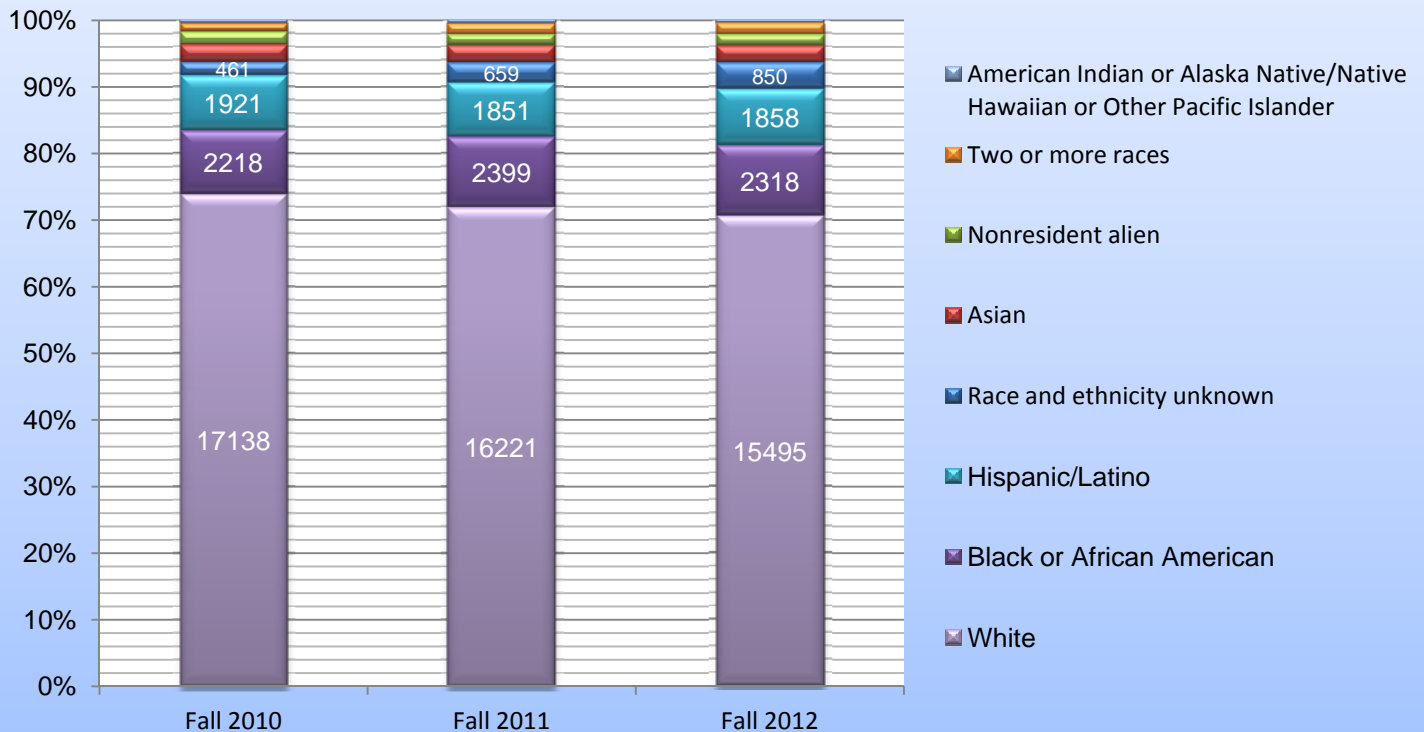

## Headcount of Students by Campus\*

\*Virtual Campus Students are Included with their Home Campus

## Gender

Female Male

## Enrollment Status

Part-time Full-time

## Headcount of Students by Race/Ethnicity