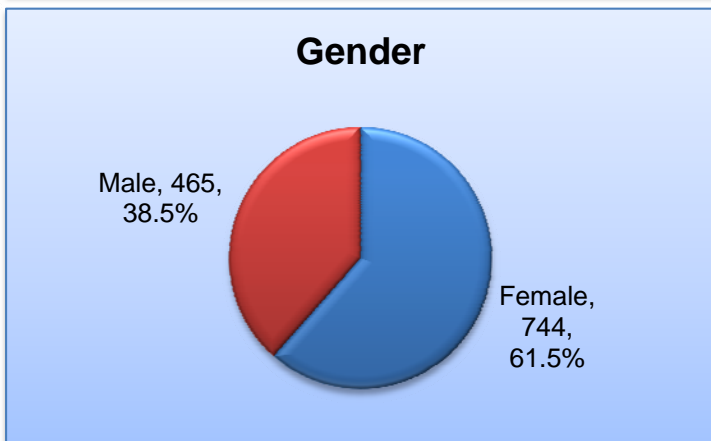

HACC Lebanon Campus Fall 2012 Student Profile

Headcount = 1209

HACC Lebanon Campus Fall 2012 Student Profile

Headcount = 1209

Headcount of Students by Age Group

Average Age = 25.4 Median Age = 21

Headcount in Top 10 Majors