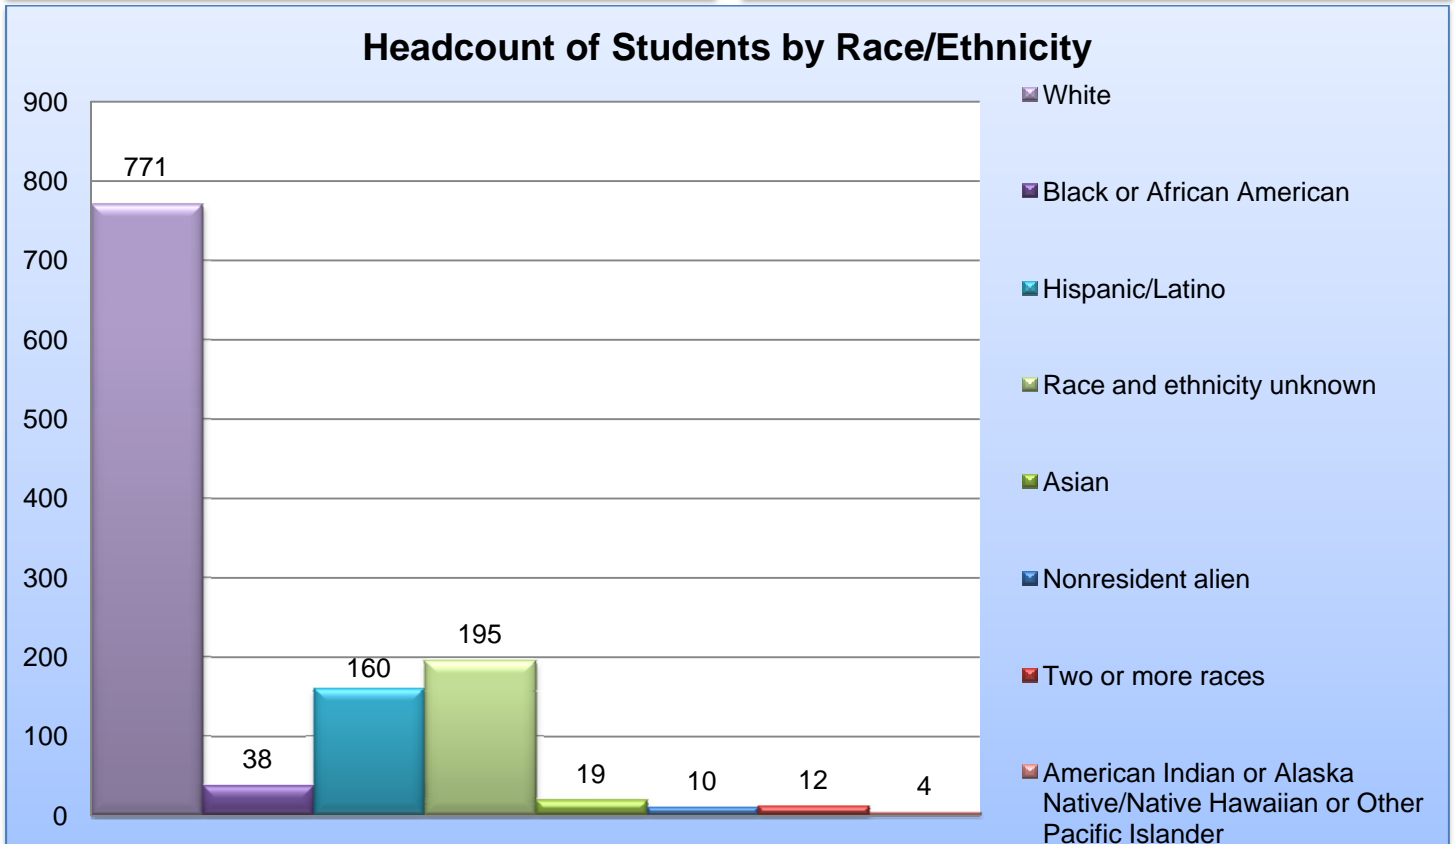

HACC Lebanon Campus Fall 2012 Student Profile

Headcount = 1209

HACC Lebanon Campus Fall 2012 Student Profile

Headcount = 1209

Headcount of Students by Age Group

Average Age = 25.4 Median Age = 21

Headcount in Top 10 Majors

Student Type

Continuing - Enrolled within the past 5 years
 New - First time student
 Returning - Not enrolled for 5 years
 Transfer - New HACC student with transfer credits