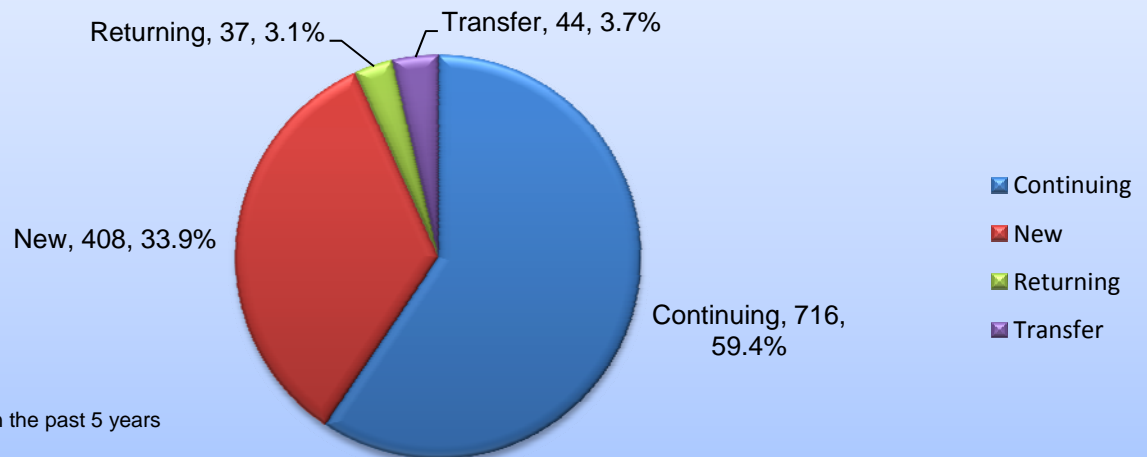

HACC Lebanon Campus Fall 2012 Student Profile

Headcount = 1209

HACC Lebanon Campus Fall 2012 Student Profile

Headcount = 1209

Headcount of Students by Age Group

Average Age = 25.4 Median Age = 21

Headcount in Top 10 Majors

Student Type

Continuing - Enrolled within the past 5 years
 New - First time student
 Returning - Not enrolled for 5 years
 Transfer - New HACC student with transfer credits