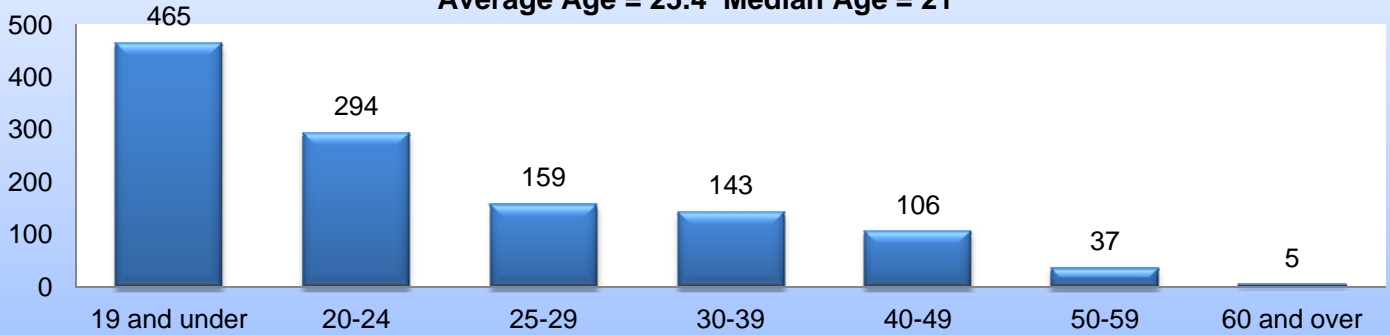

HACC Lebanon Campus Fall 2012 Student Profile

Headcount = 1209

HACC Lebanon Campus Fall 2012 Student Profile

Headcount = 1209

Headcount of Students by Age Group

Average Age = 25.4 Median Age = 21

Headcount in Top 10 Majors

Student Type

Continuing - Enrolled within the past 5 years
 New - First time student
 Returning - Not enrolled for 5 years
 Transfer - New HACC student with transfer credits