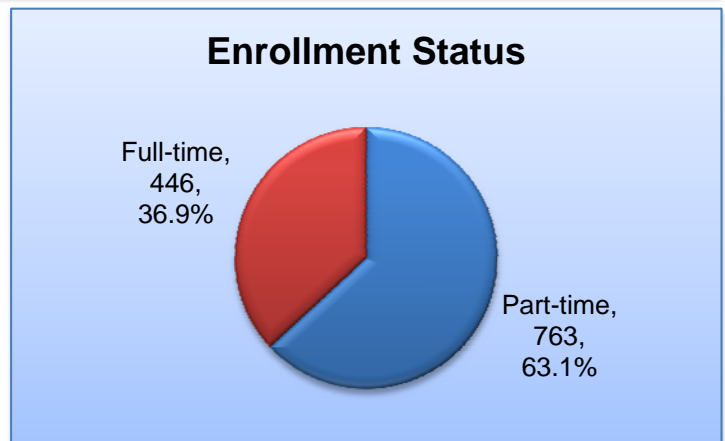

HACC Lebanon Campus Fall 2012 Student Profile

Headcount = 1209

HACC Lebanon Campus Fall 2012 Student Profile

Headcount = 1209

Headcount of Students by Age Group

Average Age = 25.4 Median Age = 21

Headcount in Top 10 Majors

Student Type

Continuing - Enrolled within the past 5 years
 New - First time student
 Returning - Not enrolled for 5 years
 Transfer - New HACC student with transfer credits