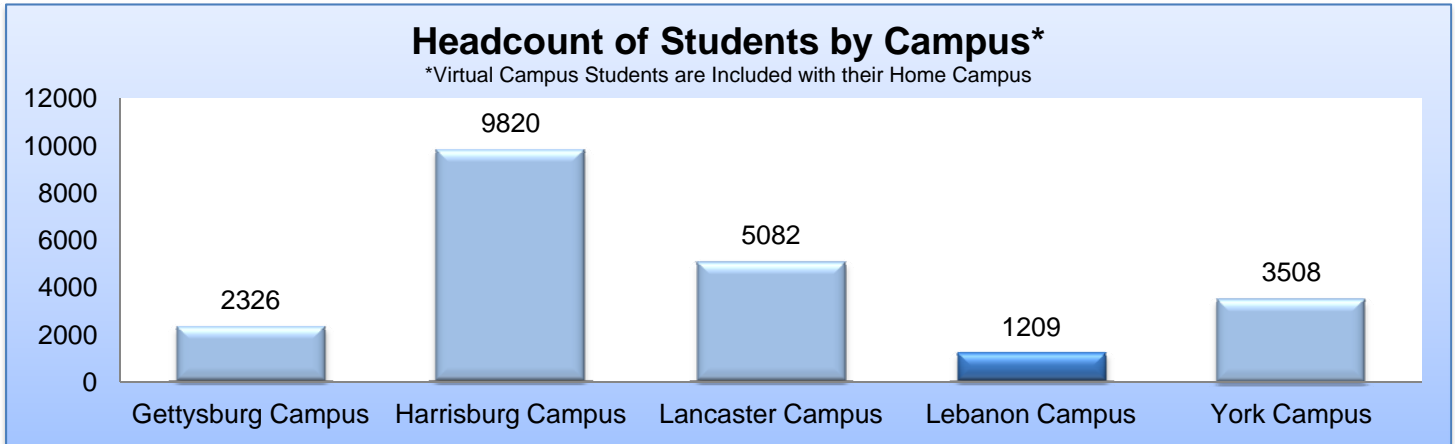

HACC Lebanon Campus Fall 2012 Student Profile

Headcount = 1209

HACC Lebanon Campus Fall 2012 Student Profile

Headcount = 1209

Headcount of Students by Age Group

Average Age = 25.4 Median Age = 21

Headcount in Top 10 Majors

Student Type

Continuing - Enrolled within the past 5 years
 New - First time student
 Returning - Not enrolled for 5 years
 Transfer - New HACC student with transfer credits