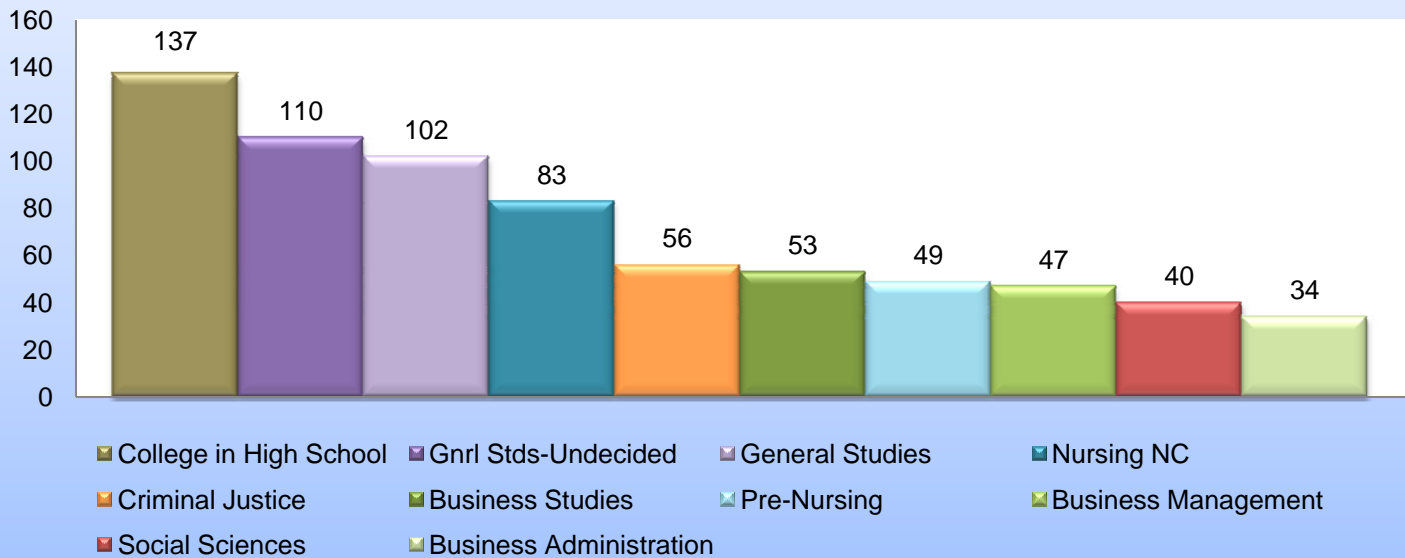

HACC Lebanon Campus Fall 2012 Student Profile

Headcount = 1209

HACC Lebanon Campus Fall 2012 Student Profile

Headcount = 1209

Headcount of Students by Age Group

Average Age = 25.4 Median Age = 21

Headcount in Top 10 Majors

Student Type

Continuing - Enrolled within the past 5 years
 New - First time student
 Returning - Not enrolled for 5 years
 Transfer - New HACC student with transfer credits