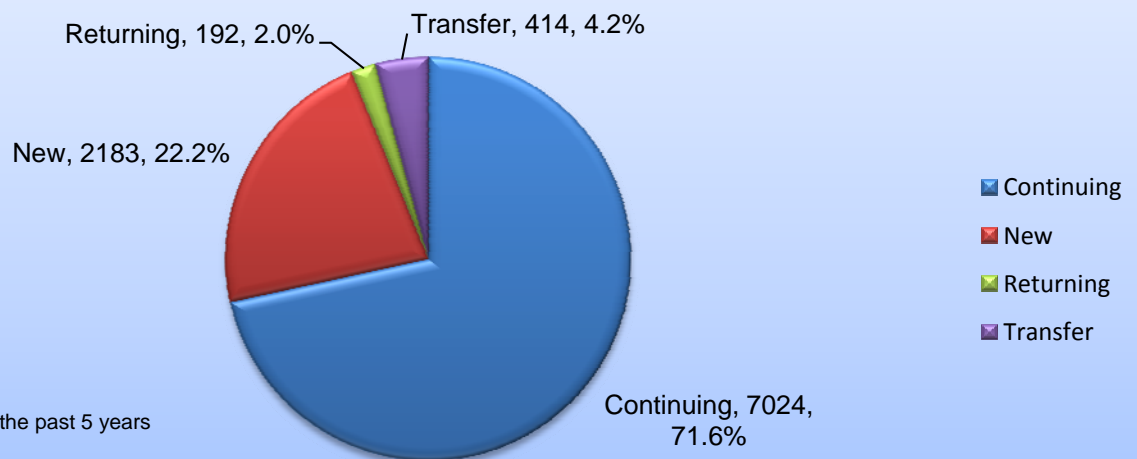

Student Type

Continuing - Enrolled within the past 5 years
New - First time student
Returning - Not enrolled for 5 years
Transfer - New HACC student with transfer credits