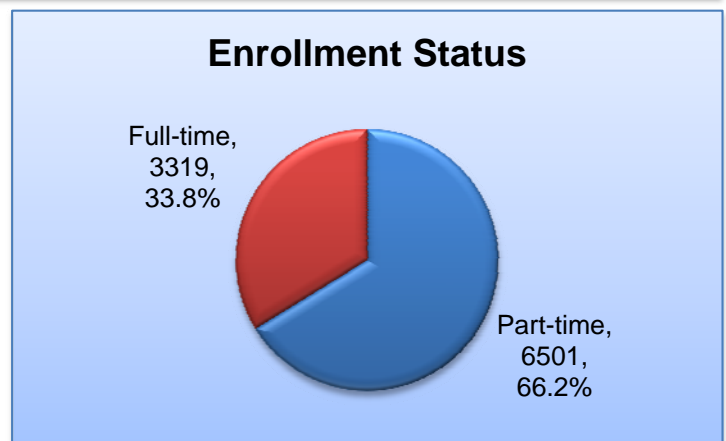

# HACC Harrisburg Campus Fall 2012 Student Profile

Headcount = 9820