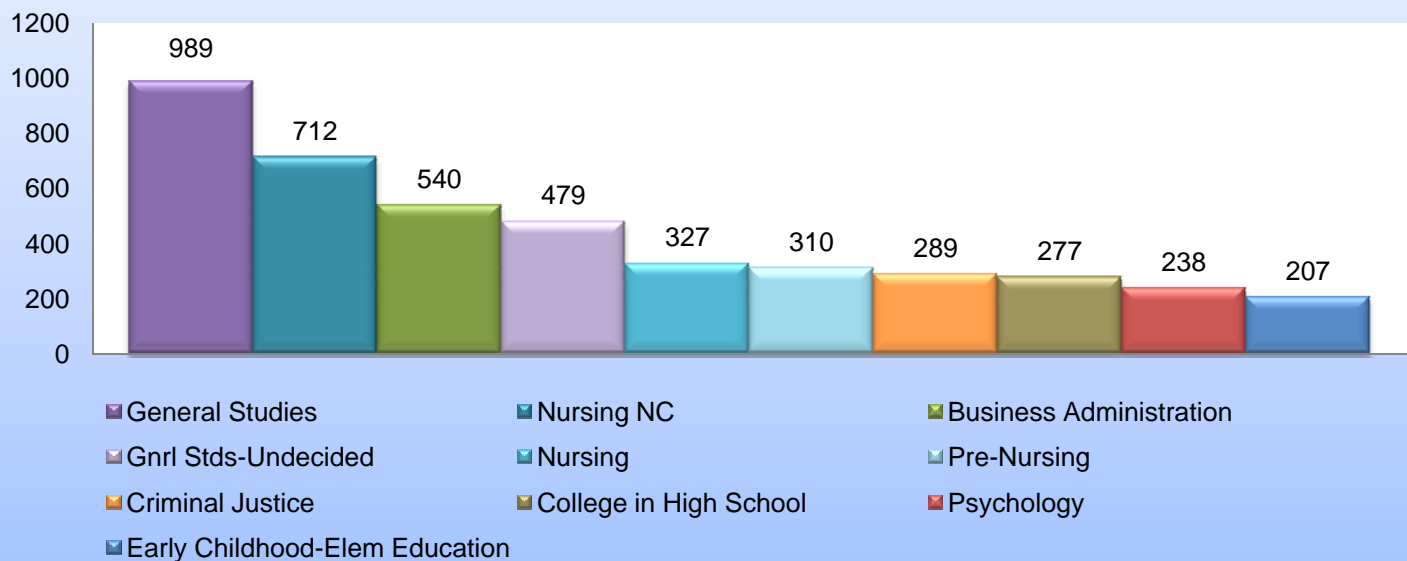

Headcount in Top 10 Majors