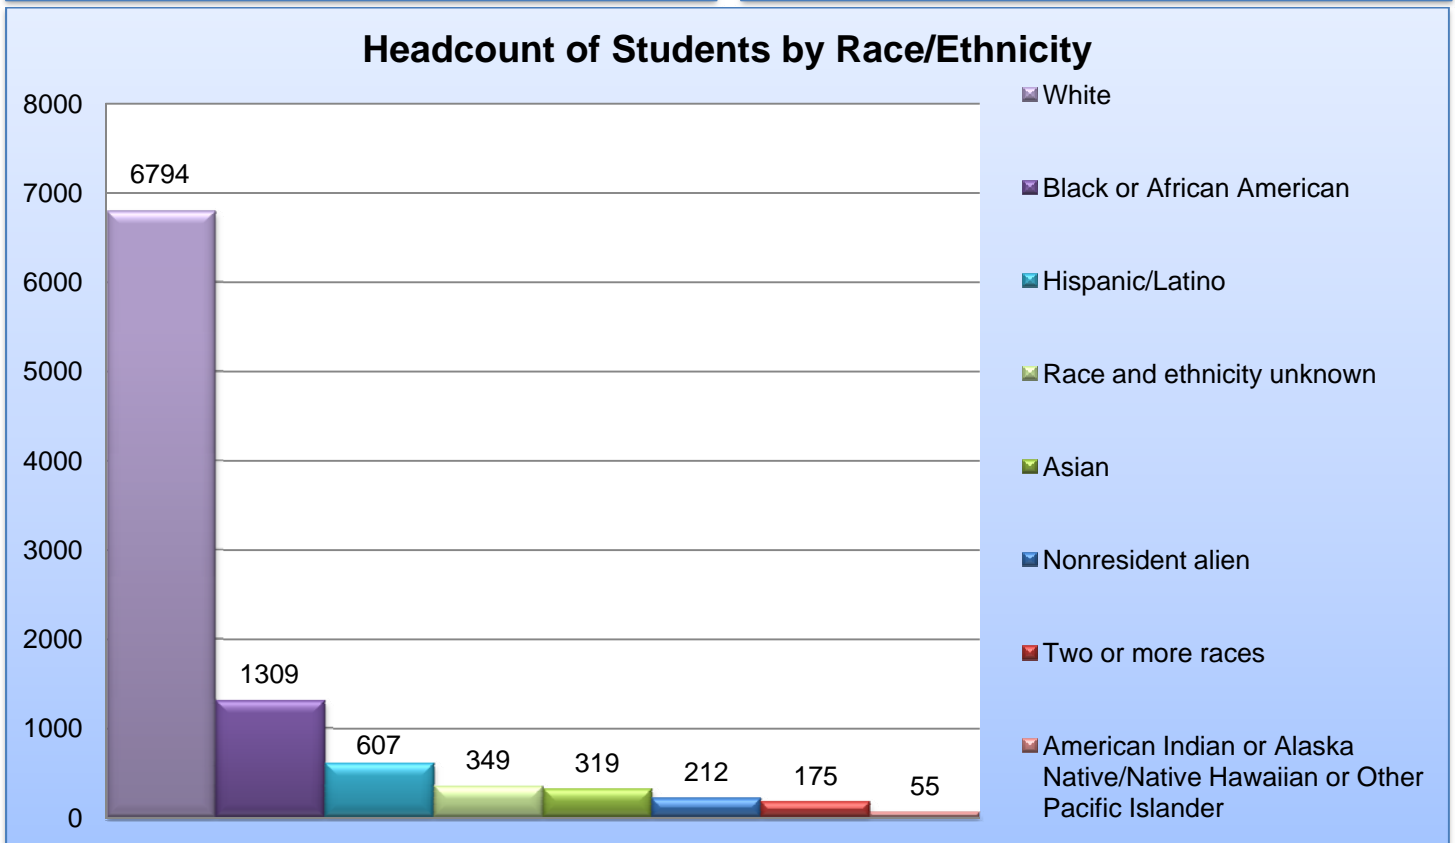

# HACC Harrisburg Campus Fall 2012 Student Profile

Headcount = 9820