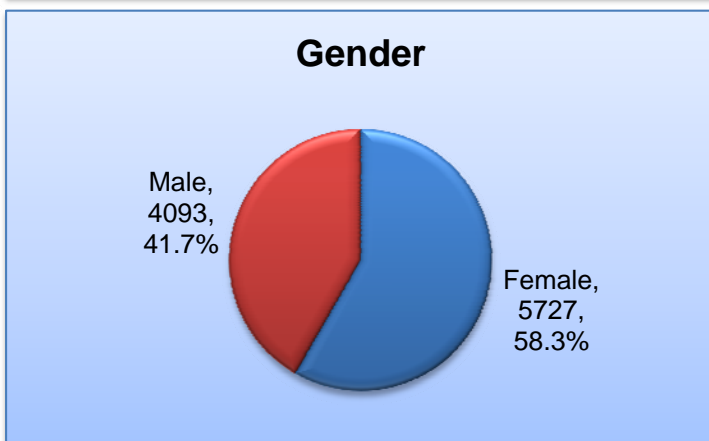

# HACC Harrisburg Campus Fall 2012 Student Profile

Headcount = 9820

## Headcount of Students by Age Group

Average Age = 26.9 Median Age = 23