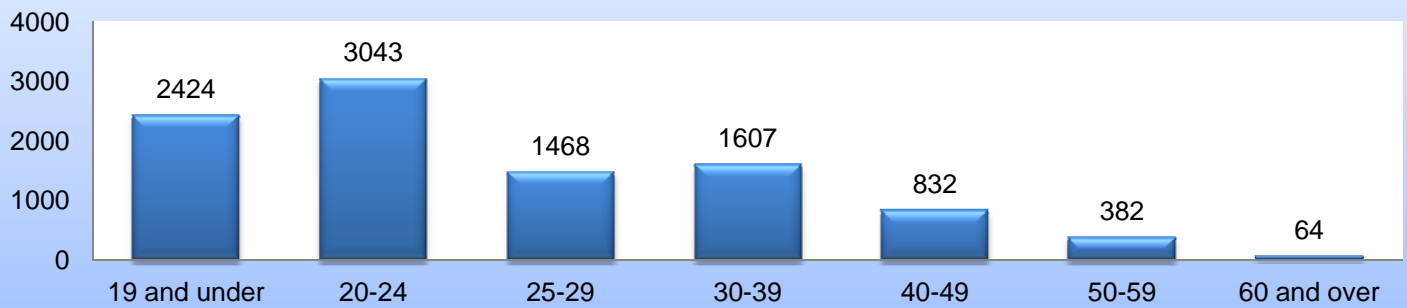

# HACC Harrisburg Campus Fall 2012 Student Profile

Headcount = 9820

## Headcount of Students by Age Group

Average Age = 26.9 Median Age = 23