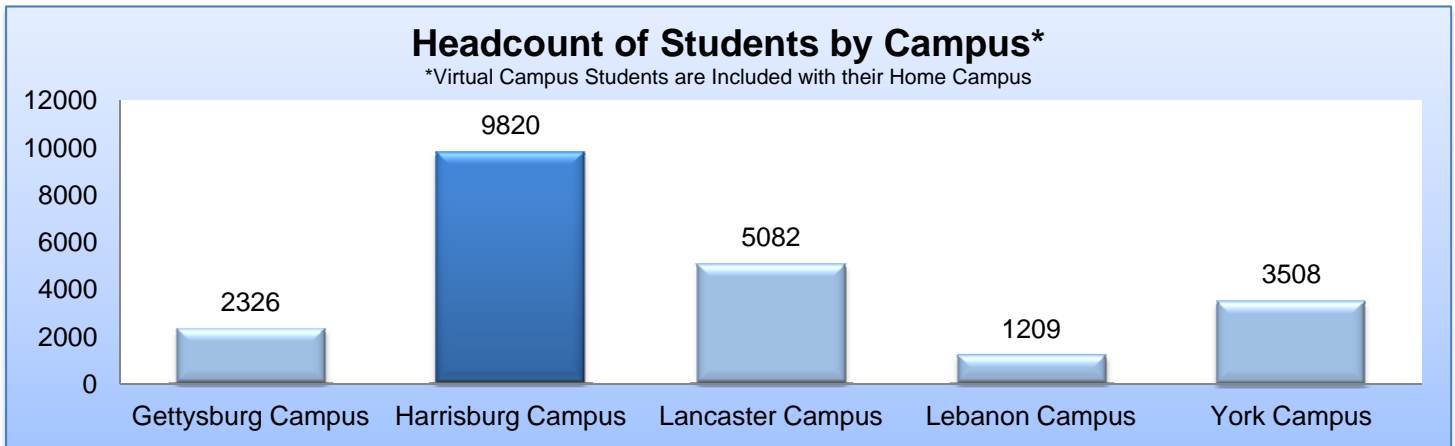

# HACC Harrisburg Campus Fall 2012 Student Profile

Headcount = 9820

## Headcount of Students by Age Group

Average Age = 26.9 Median Age = 23