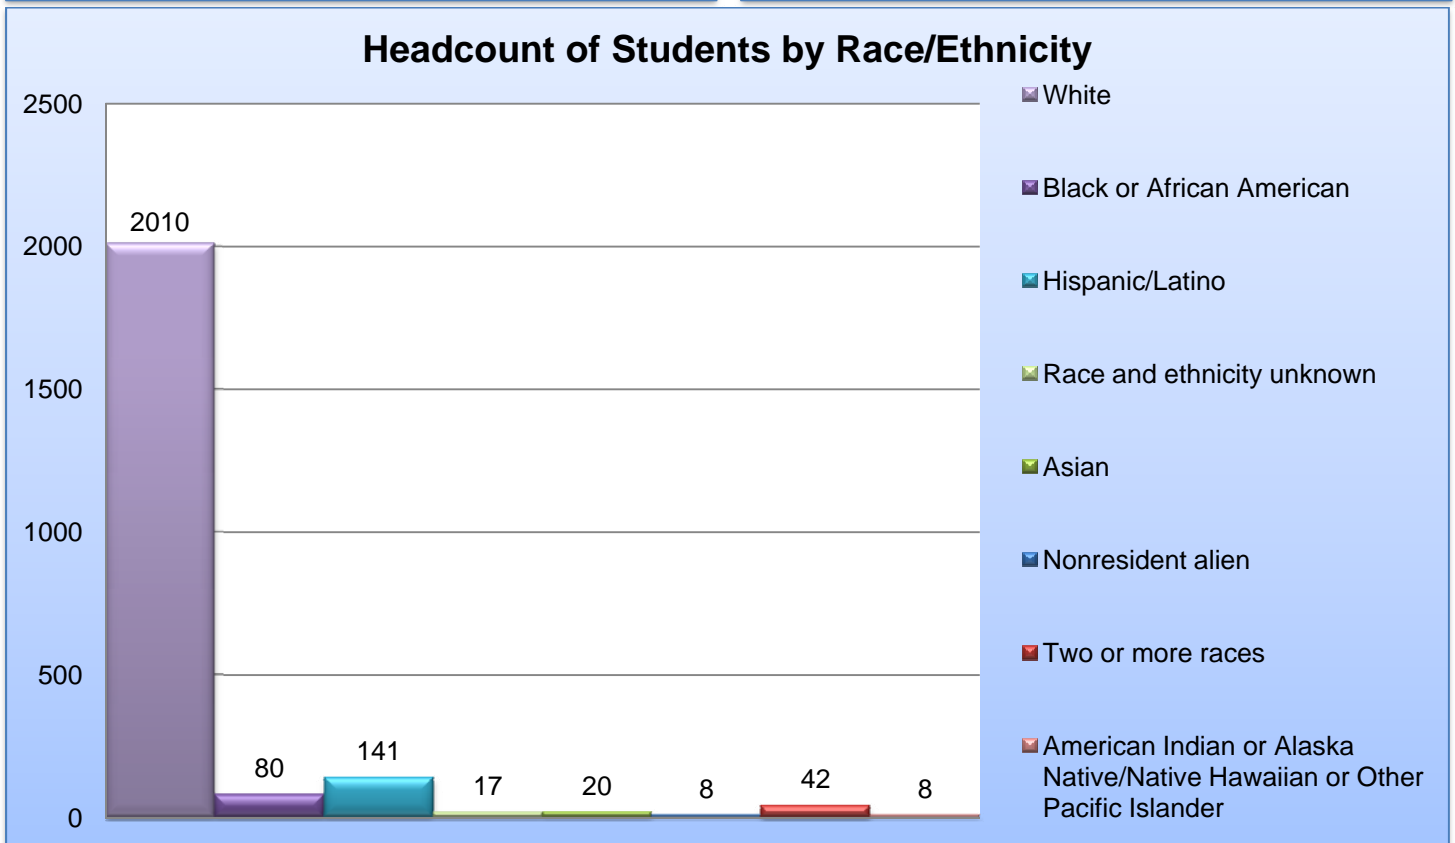

HACC Gettysburg Campus Fall 2012 Student Profile

Headcount = 2326

HACC Gettysburg Campus Fall 2012 Student Profile

Headcount = 2326

Headcount of Students by Age Group

Average Age = 24.9 Median Age = 21

Headcount in Top 10 Majors

Student Type

Continuing - Enrolled within the past 5 years
 New - First time student
 Returning - Not enrolled for 5 years
 Transfer - New HACC student with transfer credits