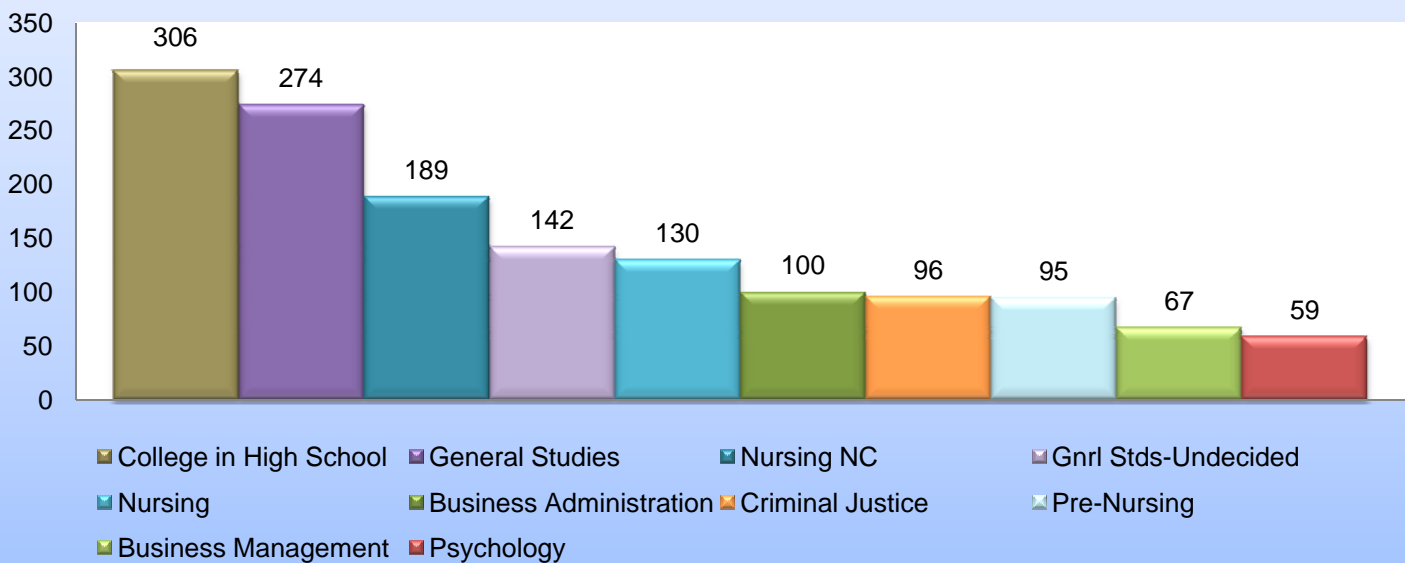

HACC Gettysburg Campus Fall 2012 Student Profile

Headcount = 2326

HACC Gettysburg Campus Fall 2012 Student Profile

Headcount = 2326

Headcount of Students by Age Group

Average Age = 24.9 Median Age = 21

Headcount in Top 10 Majors

Student Type

Continuing - Enrolled within the past 5 years
 New - First time student
 Returning - Not enrolled for 5 years
 Transfer - New HACC student with transfer credits