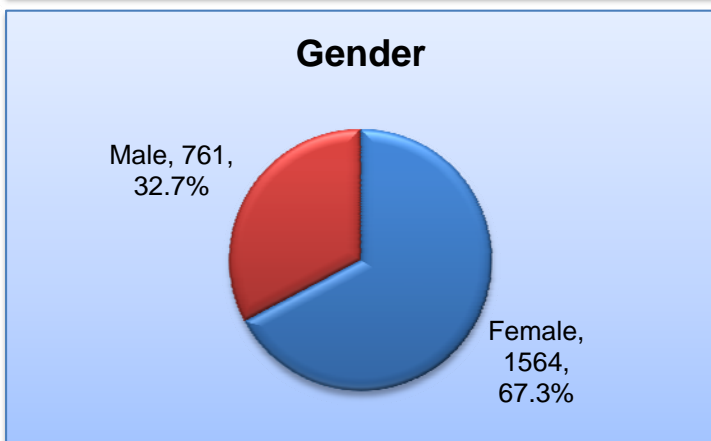

HACC Gettysburg Campus Fall 2012 Student Profile

Headcount = 2326

HACC Gettysburg Campus Fall 2012 Student Profile

Headcount = 2326

Headcount of Students by Age Group

Average Age = 24.9 Median Age = 21

Headcount in Top 10 Majors