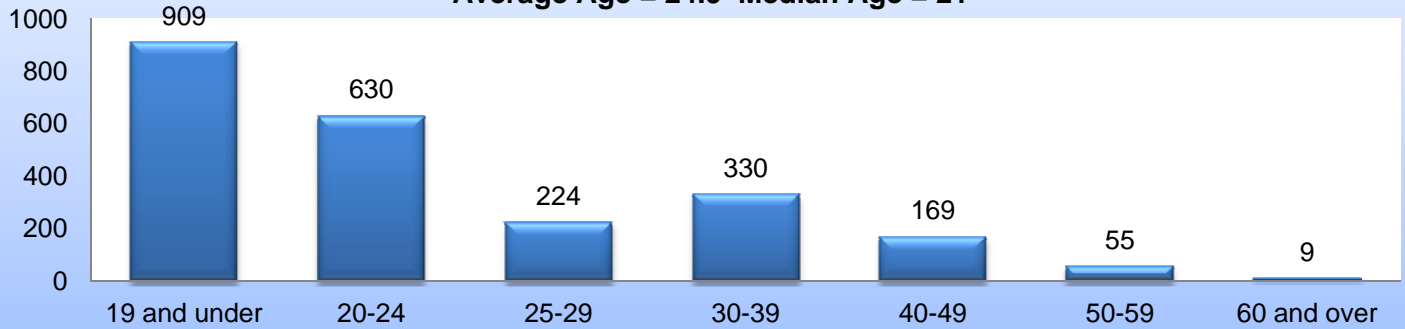

HACC Gettysburg Campus Fall 2012 Student Profile

Headcount = 2326

HACC Gettysburg Campus Fall 2012 Student Profile

Headcount = 2326

Headcount of Students by Age Group

Average Age = 24.9 Median Age = 21

Headcount in Top 10 Majors

Student Type

Continuing - Enrolled within the past 5 years
 New - First time student
 Returning - Not enrolled for 5 years
 Transfer - New HACC student with transfer credits