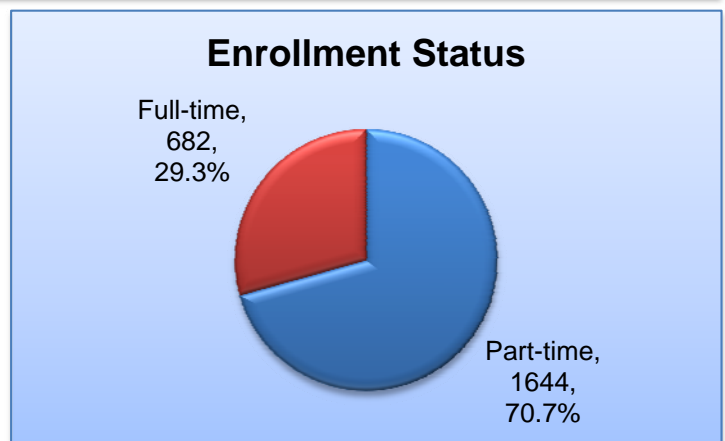

HACC Gettysburg Campus Fall 2012 Student Profile

Headcount = 2326

HACC Gettysburg Campus Fall 2012 Student Profile

Headcount = 2326

Headcount of Students by Age Group

Average Age = 24.9 Median Age = 21

Headcount in Top 10 Majors

Student Type

Continuing - Enrolled within the past 5 years
 New - First time student
 Returning - Not enrolled for 5 years
 Transfer - New HACC student with transfer credits