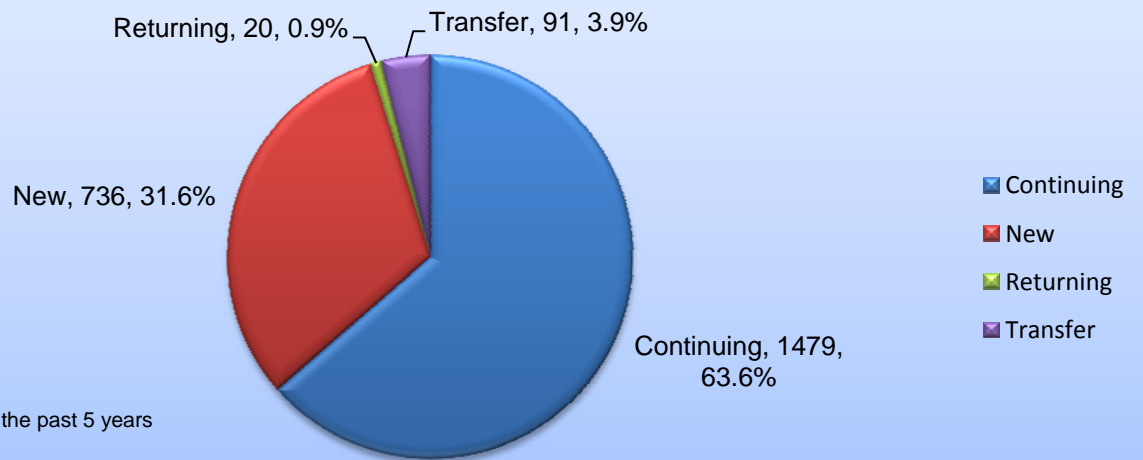

HACC Gettysburg Campus Fall 2012 Student Profile

Headcount = 2326

HACC Gettysburg Campus Fall 2012 Student Profile

Headcount = 2326

Headcount of Students by Age Group

Average Age = 24.9 Median Age = 21

Headcount in Top 10 Majors

Student Type

Continuing - Enrolled within the past 5 years
 New - First time student
 Returning - Not enrolled for 5 years
 Transfer - New HACC student with transfer credits