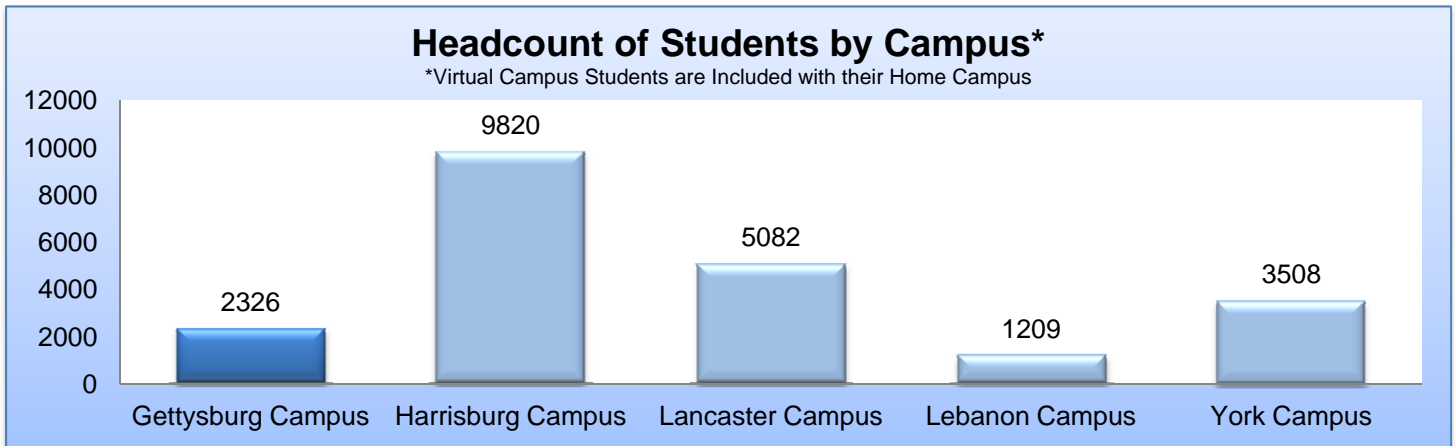

HACC Gettysburg Campus Fall 2012 Student Profile

Headcount = 2326

HACC Gettysburg Campus Fall 2012 Student Profile

Headcount = 2326

Headcount of Students by Age Group

Average Age = 24.9 Median Age = 21

Headcount in Top 10 Majors

Student Type

Continuing - Enrolled within the past 5 years
 New - First time student
 Returning - Not enrolled for 5 years
 Transfer - New HACC student with transfer credits