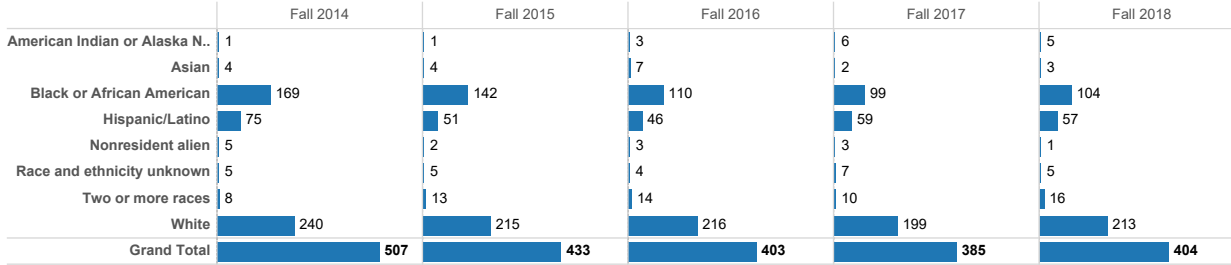

HUMS all majors 2014-2019

Fall Terms

Enrollment Demographics Dashboard

Select Term:
Fall

Major
Multiple values

Gender
All

Campus [Click on Campus to filter!](#)

Male & Female

Race distribution [Click on Race to filter!](#)

Part time & Full time

Average Age

Spring Terms

Enrollment Demographics Dashboard

Select Term:
Spring

Major
Multiple values

Gender
All