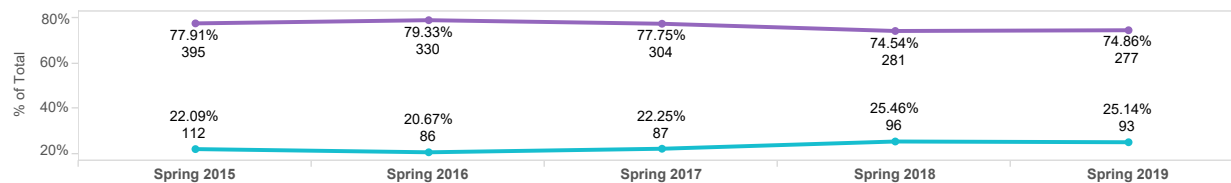

Race distribution [Click on Race to filter!](#)

Part time & Full time

Average Age

Spring Terms

Enrollment Demographics Dashboard

Select Term:
Spring

Major
Multiple values

Gender
All

Campus [Click on Campus to filter!](#)

Male & Female

Gender, Status
■ Female, Full-Time
■ Female, Part-Time
■ Male, Full-Time
■ Male, Part-Time

Race distribution [Click on Race to filter!](#)

	Spring 2015	Spring 2016	Spring 2017	Spring 2018	Spring 2019
American Indian or Alaska N.	1	1	5	6	7
Asian	4	3	6	2	1
Black or African American	166	117	100	93	93
Hispanic/Latino	68	51	52	52	56
Nonresident Alien	5	4	2	2	2
Race and ethnicity unknown	5	7	8	7	6
Two or more races	16	15	16	12	17
White	242	218	202	203	188
Grand Total	507	416	391	377	370

Part time & Full time

Status
■ Full-Time
■ Part-Time

Average Age