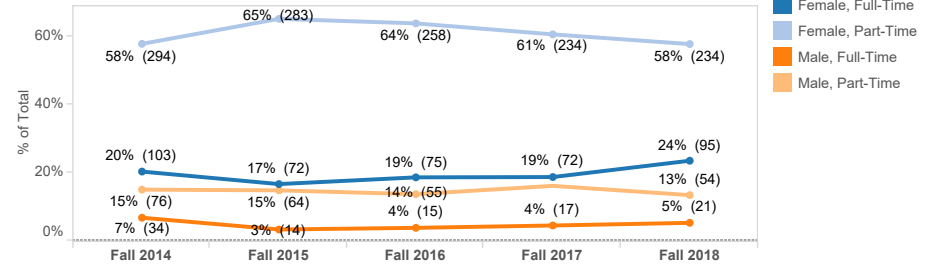

HUMS all majors 2014-2019

Fall Terms

Enrollment Demographics Dashboard

Select Term:
Fall

Major
Multiple values

Gender
All

Campus [Click on Campus to filter!](#)

Male & Female

Race distribution [Click on Race to filter!](#)

Part time & Full time

Average Age

Spring Terms

Enrollment Demographics Dashboard

Select Term:
Spring

Major
Multiple values

Gender
All