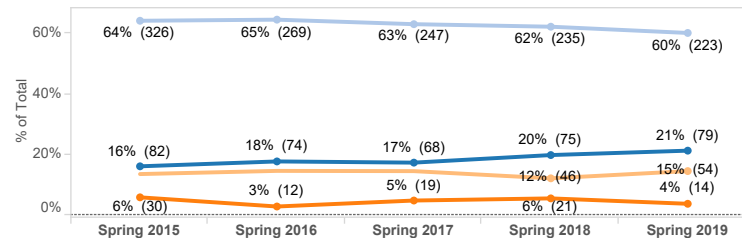

HUMS all majors 2014-2019

Fall Terms

Enrollment Demographics Dashboard

Select Term:
Fall

Major
Multiple values

Gender
All

Campus [Click on Campus to filter!](#)

Male & Female

Race distribution [Click on Race to filter!](#)

Part time & Full time

Average Age

Spring Terms

Enrollment Demographics Dashboard

Select Term:
Spring

Major
Multiple values

Gender
All

Campus [Click on Campus to filter!](#)

Male & Female

Gender, Status
■ Female, Full-Time
■ Female, Part-Time
■ Male, Full-Time
■ Male, Part-Time

Race distribution [Click on Race to filter!](#)

	Spring 2015	Spring 2016	Spring 2017	Spring 2018	Spring 2019
American Indian or Alaska N.	1	1	5	6	7
Asian	4	3	6	2	1
Black or African American	166	117	100	93	93
Hispanic/Latino	68	51	52	52	56
Nonresident Alien	5	4	2	2	2
Race and ethnicity unknown	5	7	8	7	6
Two or more races	16	15	16	12	17
White	242	218	202	203	188
Grand Total	507	416	391	377	370