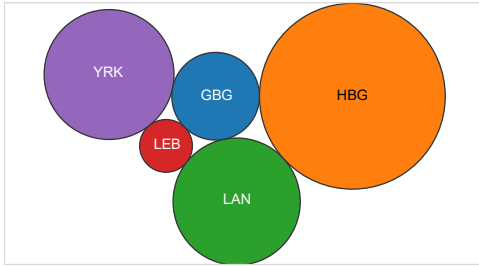

HUMS all majors 2014-2019

Fall Terms

Enrollment Demographics Dashboard

Select Term:
Fall

Major
Multiple values

Gender
All

Campus [Click on Campus to filter!](#)

Male & Female

Race distribution [Click on Race to filter!](#)

Part time & Full time

Average Age

Spring Terms

Enrollment Demographics Dashboard

Select Term:
Spring

Major
Multiple values

Gender
All

Campus [Click on Campus to filter!](#)

Male & Female

Gender, Status
■ Female, Full-Time
■ Female, Part-Time
■ Male, Full-Time
■ Male, Part-Time

Race distribution [Click on Race to filter!](#)

	Spring 2015	Spring 2016	Spring 2017	Spring 2018	Spring 2019
American Indian or Alaska N.	1	1	5	6	7
Asian	4	3	6	2	1
Black or African American	166	117	100	93	93
Hispanic/Latino	68	51	52	52	56
Nonresident Alien	5	4	2	2	2
Race and ethnicity unknown	5	7	8	7	6
Two or more races	16	15	16	12	17
White	242	218	202	203	188
Grand Total	507	416	391	377	370